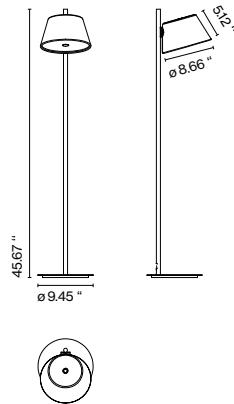

Tam Tam P

Tam Tam P3

- 3 × E12 CFL TYPE T 13W
- 3 × E12 TYPE G 40W
- 3 × E12 LED TYPE G16.5 5W

Tam Tam P

- E12 CFL TYPE T 13W
- E12 TYPE G 40W
- E12 LED TYPE G16.5 5W

- Black (Ral 9011)
- Off-white (Ral 1013)
- Sand (Ral 7032)
- Orange (Ral 2000)
- Grey brown (Ral 7013)
- Green (Ral 6025)
- Blue (Ral 5024)

120 V - 60 Hz

Black electrical cord

Watch the video
info@marset.com
www.marset.com

Metal structure lacquered in black. Lacquered aluminum lampshades adjustable 360° in any direction. An opal methacrylate diffuser filters the light. Each lampshade can be personalized in black, off-white, orange, grey brown, green, sand and a new color: blue.

- [Download](#) Assembly Instructions
- [Download](#) 2D
- [Download](#) 3D

Range