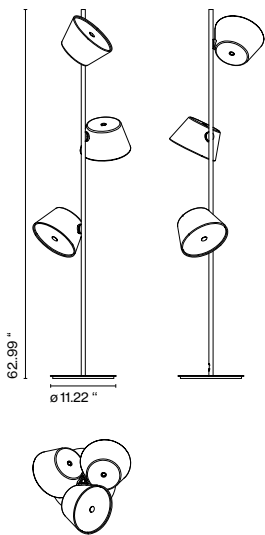

## Fabien Dumas

**marset**

**Tam Tam P3**

**Tam Tam P**

**Tam Tam P3**

- 3 × E12 CFL TYPE T 13W
- 3 × E12 TYPE G 40W
- 3 × E12 LED TYPE G16.5 5W

**Tam Tam P**

- E12 CFL TYPE T 13W
- E12 TYPE G 40W
- E12 LED TYPE G16.5 5W

- Black (Ral 9011)
- Off-white (Ral 1013)
- Sand (Ral 7032)
- Orange (Ral 2000)
- Grey brown (Ral 7013)
- Green (Ral 6025)
- Blue (Ral 5024)

120 V - 60 Hz

Black electrical cord

**Watch the video**  
[info@marset.com](mailto:info@marset.com)  
[www.marset.com](http://www.marset.com)

Metal structure lacquered in black. Lacquered aluminum lampshades adjustable 360° in any direction. An opal methacrylate diffuser filters the light. Each lampshade can be personalized in black, off-white, orange, grey brown, green, sand and a new color: blue.