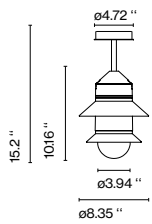

Santorini

Wall bracket

Floor accessory

Santorini C

Santorini A Fixed stem