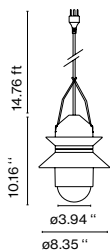

Santorini

Garland connector

Canopy *

Canopy IP65

Santorini

- ⦿ E26 CFL TYPE A19 14W
- ⦿ E26 LED Type A19 8W

- White (Ral 9003)
- Grey (Ral 7039)
- Mustard (Ral 1032)

Black electrical cord

Blown, pressed glass diffuser attached to a gray polycarbonate structure. Shades available in numerous colors. Ceiling rose and metal support lacquered in grey. Metallic support stainless anti-oxidant cataphoresis treatment for outdoor.

Suitable for wet locations
* Dry locations only

- [Download](#) Assembly Instructions
- [Download](#) 2D
- [Download](#) 3D

Inspired by the lanterns found on fishing boats, this collection of outdoor customizable lamps allows you to create multiple compositions. Users can choose how many shades to place on the diffuser, along with their order, position and direction.