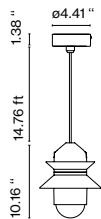

Canopy IP65