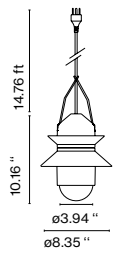

Santorini

Wall bracket

Floor accessory

Santorini C

Santorini A Fixed stem