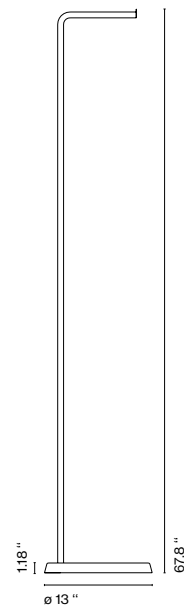

- ⦿ E26 CFL TYPE A19 14W
- ⦿ E26 LED Type A19 8W

- White (Ral 9003)
- Grey (Ral 7039)
- Mustard (Ral 1032)

Black electrical cord

Blown, pressed glass diffuser attached to a gray polycarbonate structure. Shades available in numerous colors. Ceiling rose and metal support lacquered in grey. Metallic support stainless anti-oxidant cataphoresis treatment for outdoor.

Santorini

Wall bracket

Floor accessory

Santorini C

Santorini A Fixed stem