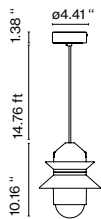

Garland connector

Canopy *