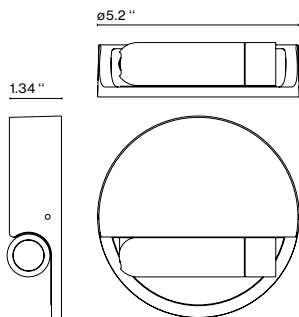

## Daniel López

**marset**

619.232.6064 | sales@urbanlighting.net | 301 4th Avenue | San Diego, CA 92101

**Ledtube R**

**Ledtube R**  
LED 3W 700mA 2700K 150lm  
(included)

120 V - 60 Hz

Injected aluminum structure and a frontal piece of transparent polycarbonate. Incorporated switch to turn the lamp on when opened and off when folded away.