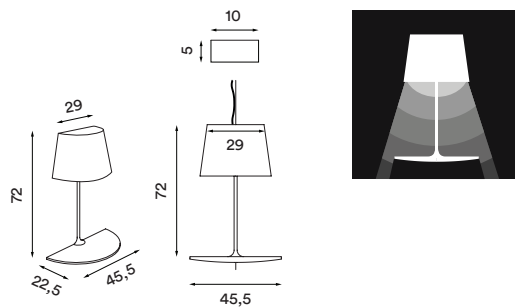

Illusion

Illusion white – *Item no. 440*

Illusion black – *Item no. 441*

Illusion half white – *Item no. 442*

Illusion half black – *Item no. 443*

Design: Hareide Design

Year: 2010

Types: Pendant lamp and wall lamp

Dimensions and light direction

Shade material: Aluminium **Body material:** Steel
Base material (pendant lamp only): Steel
Shade colour: White shiny or black matt **Body colour:** White shiny or black matt **Base colour (pendant lamp only):** Black matt **Wire (pendant lamp only):** White or black silk, 350 cm
Bulbs pendant lamp: GU10, Max. 50W x 4 **Bulbs wall lamp:** GU10, Max. 50W x 2 **Voltage:** 220V - 240V ~ 50Hz **Net weight pendant lamp:** 5.1 kg (plus floor base) **Net weight wall lamp:** 2.6 kg **Spare part available:** Base/floor connection screw (pendant)