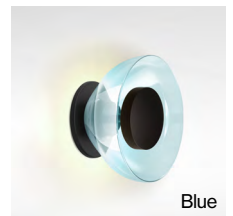

Aura

Joan Gaspar

marset

619.232.6064 | sales@urbanlighting.net | 301 4th Avenue | San Diego, CA 92101

Aura

Aura

LED 8,7W 500mA 2700K
948lm (included)

White plate and dissipater for white shade. Black plate and dissipater for other finishes.

Polycarbonate structure and dissipater in lacquered aluminum. Lampshade in blown glass.

- ⊘ Transparent
- Opal
- Transparent smoked
- Blue
- Copper
- Green
- Violet

Dry locations only

ADA

- [Download](#) Assembly Instructions
- [Download](#) 2D
- [Download](#) 3D

info@marset.com
www.marset.com

Transparent

Opal

Transparent smoked

Blue

Copper

Green

Violet