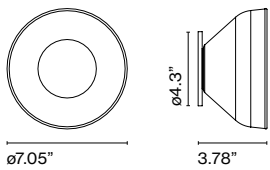

Aura

Joan Gaspar

marset

619.232.6064 | sales@urbanlighting.net | 301 4th Avenue | San Diego, CA 92101

Aura

Aura

LED 8,7W 500mA 2700K
948lm (included)

White plate and dissipater for white shade. Black plate and dissipater for other finishes.

Polycarbonate structure and dissipater in lacquered aluminum. Lampshade in blown glass.

- ⊘ Transparent
- Opal
- Transparent smoked
- Blue
- Copper
- Green
- Violet

Dry locations only

ADA

- [Download](#) Assembly Instructions
- [Download](#) 2D
- [Download](#) 3D