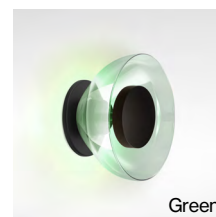

Aura

Joan Gaspar

marset

619.232.6064 | sales@urbanlighting.net | 301 4th Avenue | San Diego, CA 92101

Aura

Aura

LED 8,7W 500mA 2700K
948lm (included)

White plate and dissipater for white shade. Black plate and dissipater for other finishes.

Polycarbonate structure and dissipater in lacquered aluminum. Lampshade in blown glass.

- ⊘ Transparent
- Opal
- Transparent smoked
- Blue
- Copper
- Green
- Violet

Dry locations only

ADA

- [Download](#) Assembly Instructions
- [Download](#) 2D
- [Download](#) 3D

info@marset.com
www.marset.com

Transparent

Opal

Transparent smoked

Blue

Copper

Green

Violet