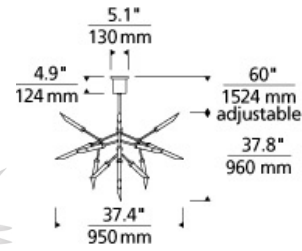

Spur Chandelier

DESCRIPTION

The Spur LED chandelier from Tech Lighting is a wholly modern interpretation of classic multi-arm chandelier, five arms each feature a cluster of five glass spurs dramatically extending in opposing directions. Whether you select the warm aged brass finish or the sleek satin nickel finish, each chandelier features twenty five individual frosted glass spurs which accent the LED light sources for an unmistakable high-end look. With its medium scale and plentiful, fully dimmable LED light output, the Spur chandelier is an incredible choice for making an impactful statement as dining room lighting, kitchen island lighting, living room lighting or foyer lighting. If you have something larger in mind, be sure to check out the Spur Grande chandelier also available from Tech Lighting. Includes (25) 2.6 watt, 91 delivered lumen (2285 total delivered lumens), 2700K, LED modules. Fixture provided with 60" of variable rigid stems. Dimmable with low-voltage electronic dimmer.

INSTALLATION

This product can mount to either a 4" square electrical box with round plaster ring or an octagon electrical box.

WEIGHT

5.9-5.9lb / 2.68-2.68kg ±

Available in (small 19.9" wide) and (grande 41.1"wide). Please contact Urban Lighting for additional details.