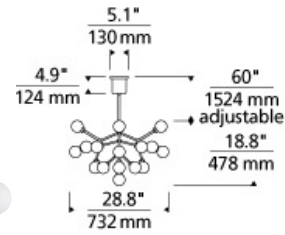

## DESCRIPTION

The Mara LED chandelier from Tech Lighting is a wholly modern interpretation of classic multi-arm chandelier, but rarely does a fixture provide such dramatic impact. Whether you select the warm aged brass finish or the sleek satin nickel finish, each chandelier features twenty five individual frosted glass globes which smoothly diffuse the LED light sources for an unmistakably high-end look. With its medium scale and plentiful, fully dimmable LED light output, the Mara chandelier is an incredible choice for making an impactful statement as dining room lighting, kitchen island lighting, living room lighting or foyer lighting. If you have something larger in mind, be sure to check out the Mara Grande chandelier also available from Tech Lighting. Includes (25) 2.6 watt, 67 delivered lumen (1675 total delivered lumens), 2700K LED modules. Fixture provided with sixty inches of variable rigid stems in coordinating finish. Dimmable with low-voltage electronic dimmer.

## INSTALLATION

This product can mount to either a 4" square electrical box with round plaster ring or an octagon electrical box.

## WEIGHT

12-12lb / 5.44-5.44kg ±

**Available in (small 12.3"w ) and (grande 32.6"w) Please contact Urban Lighting for additional details.**

frost / aged brass frost / satin nickel