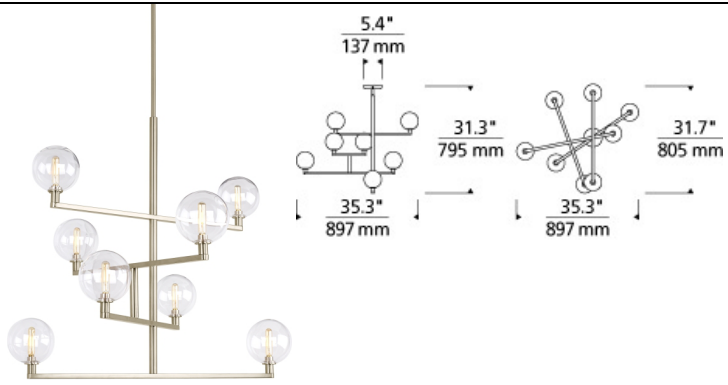

Gambit Chandelier

DESCRIPTION

The Gambit LED chandelier from Tech Lighting exudes undeniable beauty and warm contemporary style through its bold use of high end mixed materials and retro-inspired, fully dimmable LED lamping. This broadly appealing contemporary design is offered in two on-trend finishes, rich aged brass and sleek satin nickel, each bring a unique take on this highly impactful silhouette. The convergence of contrasting elements including hard lines from their elegantly plated metal hardware and soft curves from their seemingly delicate yet durable borosilicate glass globes make this chandelier incredibly attractive. Together with the coordinating Gambit wall sconce light and various Gambit multi-port chandeliers also from Tech Lighting, this distinctive chandelier is sure to add an incredibly warm allure to dining room lighting, kitchen lighting and living room lighting applications alike. Includes (8) 2 watt, 160 delivered lumen (1280 total delivered lumens), 2200K or 2700K, E12 base LED vintage tubular lamps. Fixture provided with 60" of variable rigid stems. Dimmable with LED compatible or triac dimmer.

INSTALLATION

This product can mount to either a 4" square electrical box with round plaster ring or an octagon electrical box.

WEIGHT

7.5-7.5lb / 3.4-3.4kg ±

ORDERING INFORMATION

700GMB	COLOR	FINISH	LAMP
C	CLEAR	R AGED BRASS S SATIN NICKEL	-LED922 LED 90 CRI 2200K 120V -LED927 LED 90 CRI 2700K 120V

Available in single or triple wall, 3,7 or 19 drop suspension or as shown.

©2017 Tech Lighting, L.L.C. All Rights Reserved. The "Tech Lighting" graphic is a registered trademark of Tech Lighting, L.L.C. Tech Lighting reserves the right to change specifications for product improvements without notification.