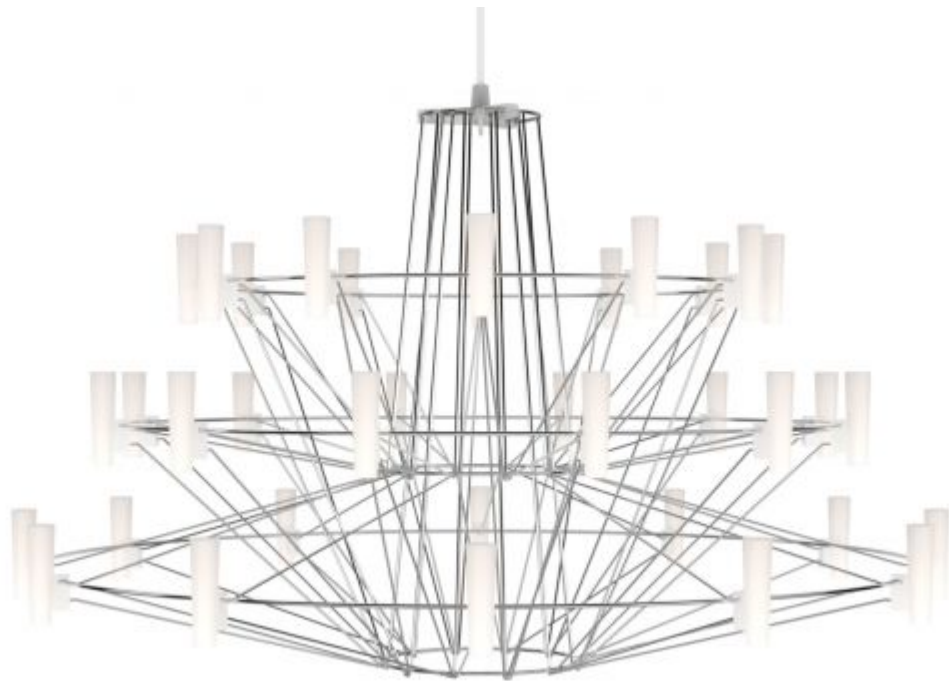

m o o o i[®]

Coppélia Small

by Arihiro Miyake

With a graceful sense of wonder, a beautiful mechanical doll appears to magically come to life in the famous ballet Coppelia. In the performance the ballerina traces, with sinuous movements, a delicate after-image in the air, which inspires the fluid motion in the design of Miyake's Coppelia Suspended Lamp.

Designer	Arihiro Miyake
Year of design	2016
Material	Electrolytic polished stainless steel frame, poly carbonate shades and suspension bracket.

Colours

Electrolytic polish (Chromed)

Technical (ce)

**Amount of LED's:**