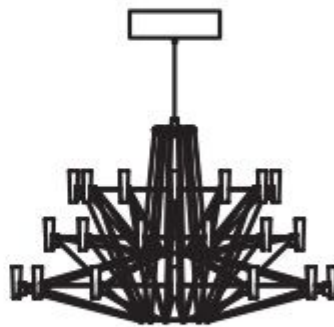

m o o o i[®]

Coppélia Small

by Arihiro Miyake

With a graceful sense of wonder, a beautiful mechanical doll appears to magically come to life in the famous ballet Coppelia. In the performance the ballerina traces, with sinuous movements, a delicate after-image in the air, which inspires the fluid motion in the design of Miyake's Coppelia Suspended Lamp.

IMPORTANT! The use of a non-recommended dimmer can lead to unexpected dimming behavior and even non-repairable damage of the fixture and/or driver.

Coppelia Small Dimensions

m o o o i[®]

68cm | 26.7"

packaging