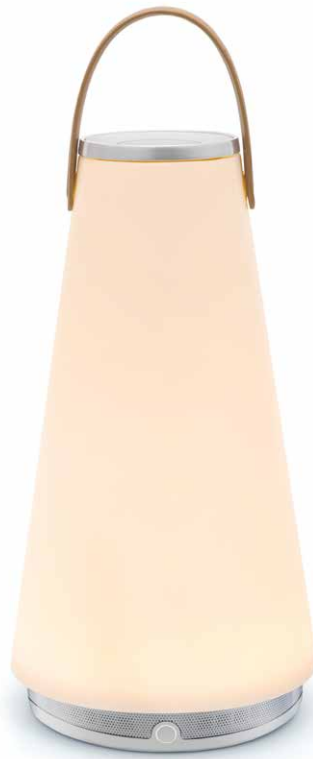

UMA SOUND LANTERN

DESCRIPTION

The revolutionary UMA Sound Lantern redefines the portable lantern for the modern age. Fusing state-of-the-art Warm Dim LED technology with 360° high fidelity surround sound, UMA provides a one of a kind portable light + sound experience, integrated seamlessly into a strikingly elegant design. Uma pairs touch sensitive volume control with an intuitive full-range light control dial and features Bluetooth connectivity to stream the highest quality audio wirelessly from any mobile device. A premium leather strap allows for easy portability, and a protective jacket allows UMA to go anywhere you want to go. Invoking the primal symbol of the lantern and the warmth of a campfire, UMA is the perfect centerpiece for social gatherings and intimate moments indoor and out.

FEATURES

- Portable and rechargeable
- Full range dim control
- Rich 360 degree sound
- Bluetooth connectivity
- Warm dimming technology
- Optional surface mount available

SPECIFICATIONS

- Voltage: 100/240V 50/60Hz
- Power consumption: 4.5W (light) 12W MAX (speakers)
- Color temperature: 2000-2700K
- Luminosity: 190 Lumens MAX
- Luminaire efficacy: 42 Lumens/Watt
- Charging time: Up to 3.5 hours
- Battery life: Up to 8 hours
- Power cord length: 6' (183cm)
- Global multi-plug adapter available
- 1 year warranty
- Patent pending

CERTIFICATIONS

TUV, CE, FCC, RoHS

PACKAGING WEIGHT AND DIMENSIONS

UMA:	3LBS	6" X 6" X 11"
	1.4KGS	16cm X 16cm X 15.4cm

NOTES

Custom requests can be considered on volume orders

FINISHES

LEATHER STRAP COLORS

TAN

GREY

BASE AND TOP RING FINISH

SILVER

NOTE: UMA SHIPS WITH BOTH A TAN AND A GREY LEATHER STRAP

DIMENSIONS

UMA