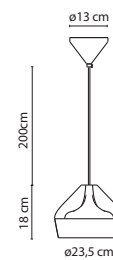

PLEAT BOX

Xavier Mañosa & Mashallah, 2011

Ceramic diffuser with the inner part in brilliant white enamel or gold. Ceramic canopy.

- ⊕ White-white
- ⊕ White-gold
- ⊕ Grey-white
- ⊕ Grey-gold
- ⊕ Terracotta-white
- ⊕ Terracotta-gold
- ⊕ Black-white
- ⊕ Black-gold
- ⊕ Brown-white
- ⊕ Brown-gold

Pleat Box 47

Pleat Box 36

Pleat Box 24

Pleat Box 13

Pleat Box 47

- ⇒ G9 48W ECO
- ⇒ G9 FBT 9W
- E27 HSGSA/C/UB 70W
- ⊕ E27 FBT Microtwist 18W

Pleat Box 24

- ⇒ G9 48W ECO
- ⇒ G9 FBT 9W
- E27 HSGSA/C/UB 53W
- ⊕ E27 FBT Microtwist 18W