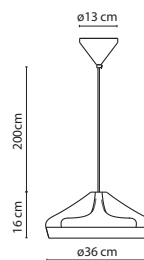

PLEAT BOX

Xavier Mañosa & Mashallah, 2011

Ceramic diffuser with the inner part in brilliant white enamel or gold. Ceramic canopy.

- ⊕ White-white
- ⊕ White-gold
- ⊕ Grey-white
- ⊕ Grey-gold
- ⊕ Terracotta-white
- ⊕ Terracotta-gold
- ⊕ Black-white
- ⊕ Black-gold
- ⊕ Brown-white
- ⊕ Brown-gold

Pleat Box 47

Pleat Box 36

Pleat Box 24

Pleat Box 13

Pleat Box 47

- ⇒ G9 48W ECO
- ⇒ G9 FBT 9W
- E27 HSGSA/C/UB 70W
- ⊕ E27 FBT Microtwist 18W

Pleat Box 24

- ⇒ G9 48W ECO
- ⇒ G9 FBT 9W
- E27 HSGSA/C/UB 53W
- ⊕ E27 FBT Microtwist 18W