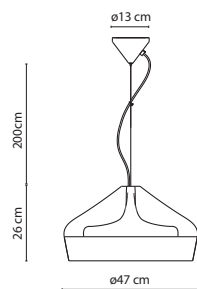

PLEAT BOX

Xavier Mañosa & Mashallah, 2011

Ceramic diffuser with the inner part in brilliant white enamel or gold. Ceramic canopy.

- ⊕ White-white
- ⊕ White-gold
- ⊕ Grey-white
- ⊕ Grey-gold
- ⊕ Terracotta-white
- ⊕ Terracotta-gold
- ⊕ Black-white
- ⊕ Black-gold
- ⊕ Brown-white
- ⊕ Brown-gold

Pleat Box 47

Pleat Box 36

Pleat Box 24

Pleat Box 13

Pleat Box 47

- ⇒ G9 48W ECO
- ⇒ G9 FBT 9W
- E27 HSGSA/C/UB 70W
- ⊕ E27 FBT Microtwist 18W

Pleat Box 24

- ⇒ G9 48W ECO
- ⇒ G9 FBT 9W
- E27 HSGSA/C/UB 53W
- ⊕ E27 FBT Microtwist 18W