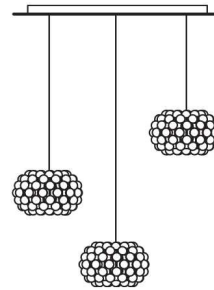

Caboche, suspension multiple composition

FOSCARINI

Description

A technical solution that couples function with design harmony: The multiple ceiling flange of Foscarini makes it possible to create compositions up to 9 suspension lamps to create cascades of light of high emotional impact, particularly suitable to enrich a stair case. The standard multiple flange is designed to suit a large number of suspensions from both Foscarini and Diesel with Foscarini collections.

Materials

Lacquered metal

Colors

White

Multiple canopy

19 5/8"

53 5/32"

35 1/2"

Weight

net lbs: 19,18

gross lbs: 22,05

Packaging

vol. cub. ft.: 1,059

n. boxes: 1