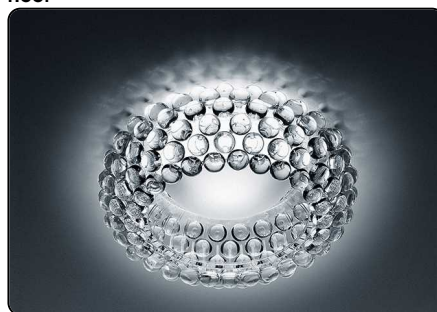

Caboche, suspension designer+collection

FOSCARINI

Patricia Urquiola + Eliana Gerotto

Born in Oviedo (Spain), PATRICIA URQUIOLA studied in Madrid and graduated at Politecnico di Milano with Achille Castiglioni as a tutor. From 1990 to 2000 she collaborated with De Padova and Lissoni Associati. In 2001 she started her own design studio, through which she has collaborated with many brands at an international level. ELIANA GEROTTO was born in Venice. She started her career in Milan as a graphic designer. She got her degree in Communication Techniques at Fondazione Davide Campari in Milan. She worked in various fields as graphic, industrial designer, set curator and interior decorator.

Watch the video Caboche

Go to concept site for Caboche
www.foscarini.com/caboche

Caboche Collection

ceiling