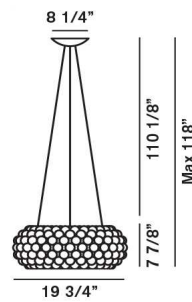

**Weight**  
net lbs: 43,27  
gross lbs: 49,60

**Packaging**  
vol. cub. ft.: 7,981  
n. boxes: 2

**Bulbs**  
1x200W RSC (4 11/16") type T3

**Certifications**

**Caboche medium**

**Weight**  
net lbs: 22,52  
gross lbs: 26,56

**Packaging**  
vol. cub. ft.: 3,426  
n. boxes: 2

**Bulbs**  
1x150W RSC (3 1/8") type T3

**Certifications**

**Caboche small**

**Weight**  
net lbs: 10,60  
gross lbs: 12,80

**Packaging**  
vol. cub. ft.: 1,589  
n. boxes: 2

**Weight**  
net lbs: 22,52  
gross lbs: 27,11

**Packaging**  
vol. cub. ft.: 3,426  
n. boxes: 2

**Bulbs**  
35W 3000°K 3062 lm CRI > 90 88 lm/W variable

LED included

**Certifications**  
120-277V

**Dimmable version Possible configuration:**  
1-10V On-Off/1-10V LUTRON  
3-wires/Ecosystem/On-Off

**Caboche large LED**

**Weight**  
net lbs: 43,27  
gross lbs: 49,60

**Packaging**  
vol. cub. ft.: 7,981  
n. boxes: 2

**Bulbs**  
LED 54W 3000°K 5051 lm cri>90 93,5 lm/W

LED included

**Certifications**

**Possible configurations:** On-Off/1-10V