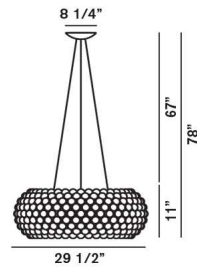

# Caboche, suspension technical info

**Description**

Suspension lamp with diffused light. Acidetched finish blown glass internal diffuser, satin finish opaline glass lower screen. In the small version, single acid-etched finish blow glass internal diffuser. External diffuser consisting of a crown of polycarbonate arches secured to a chromed metal mount and PMMA spheres. Fitted with three stainless steel suspension cables for the medium and large versions, one for the small version, and transparent electrical cable. Ceiling rose with galvanised metal bracket and glossy chromed batch-dyed ABS cover. Canopy decentralisation kit available. Multiple canopy for small version up to 6 suspension lamps.

**Weight**  
net lbs: 43,27  
gross lbs: 49,60

**Packaging**  
vol. cub. ft.: 7,981  
n. boxes: 2

**Bulbs**  
1x200W RSC (4 11/16") type T3

**Certifications**

**Caboche medium**

**Weight**  
net lbs: 22,52  
gross lbs: 26,56

**Packaging**  
vol. cub. ft.: 3,426  
n. boxes: 2

**Bulbs**  
1x150W RSC (3 1/8") type T3

**Certifications**

**Caboche small**

**Weight**  
net lbs: 10,60  
gross lbs: 12,80

**Packaging**  
vol. cub. ft.: 1,589  
n. boxes: 2