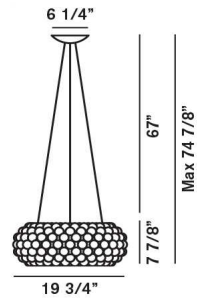

**Weight**  
net lbs: 43,27  
gross lbs: 49,60

**Packaging**  
vol. cub. ft.: 7,981  
n. boxes: 2

**Bulbs**  
1x200W RSC (4 11/16") type T3

**Certifications**

**Caboche medium**

**Weight**  
net lbs: 22,52  
gross lbs: 26,56

**Packaging**  
vol. cub. ft.: 3,426  
n. boxes: 2

**Bulbs**  
1x150W RSC (3 1/8") type T3

**Certifications**

**Caboche small**

**Weight**  
net lbs: 10,60  
gross lbs: 12,80

**Packaging**  
vol. cub. ft.: 1,589  
n. boxes: 2