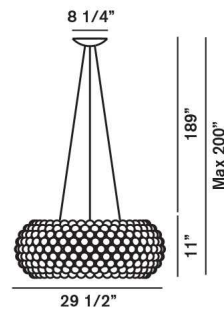

**Weight**  
net lbs: 22,52  
gross lbs: 27,11

**Packaging**  
vol. cub. ft.: 3,426  
n. boxes: 2

**Bulbs**  
35W 3000°K 3062 lm CRI > 90 88 lm/W variable

LED included

**Certifications**  
120-277V

**Dimmable version Possible configuration:**  
1-10V On-Off/1-10V LUTRON  
3-wires/Ecosystem/On-Off

**Caboche large LED**

**Weight**  
net lbs: 43,27  
gross lbs: 49,60

**Packaging**  
vol. cub. ft.: 7,981  
n. boxes: 2

**Bulbs**  
LED 54W 3000°K 5051 lm cri>90 93,5 lm/W

LED included

**Certifications**

**Possible configurations:** On-Off/1-10V