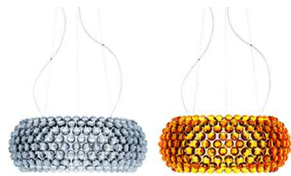

Caboche, suspension technical info

Description

Suspension lamp with diffused light. Acidetched finish blown glass internal diffuser, satin finish opaline glass lower screen. In the small version, single acid-etched finish blow glass internal diffuser. External diffuser consisting of a crown of polycarbonate arches secured to a chromed metal mount and PMMA spheres. Fitted with three stainless steel suspension cables for the medium and large versions, one for the small version, and transparent electrical cable. Ceiling rose with galvanised metal bracket and glossy chromed batch-dyed ABS cover. Canopy decentralisation kit available. Multiple canopy for small version up to 6 suspension lamps.

Materials polymethylmethacrylate, blown glass, chromed metal and aluminium (LED)

Colors transparent, golden yellow