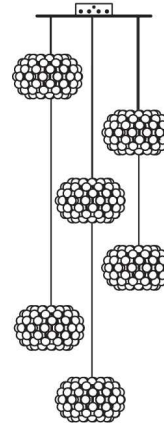

Caboche, suspension multiple composition

FOSCARINI

Description

A technical solution that couples function with design harmony: The multiple ceiling flange of Foscarini makes it possible to create compositions up to 9 suspension lamps to create cascades of light of high emotional impact, particularly suitable to enrich a stair case. The standard multiple flange is designed to suit a large number of suspensions from both Foscarini and Diesel with Foscarini collections.

Materials

Lacquered metal

Colors

White

Multiple canopy

19 5/8"

53 5/32"

35 1/2"

Weight

net lbs: 19,18

gross lbs: 22,05

Packaging

vol. cub. ft.: 1,059

n. boxes: 1