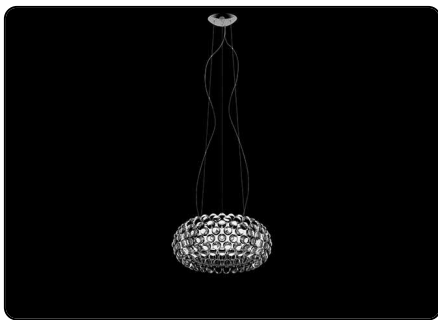

Resulting from the desire to create a precious and charming lamp like a pearl bracelet, accommodated with a focus on light weight and transparency thanks to the use of PMMA, Caboche established itself from the onset as one of Foscarini's best-selling products, and it has become a genuine icon in the world of lighting and design. Rich, bright and sophisticated, Caboche is a mosaic of refractions, a perfect fusion of different personalities in the one form, coming together to create the body and light effect of the lamp. When it is turned on, the light

diffuses from inside the spheres like lots of bright crystals, providing 360° lighting of the surrounding environment and guaranteeing direct lighting on the underlying surface and reflection on the ceiling. This lighting emotion is also vouched by Led versions – affording high energy efficiency levels and durability - completely re-engineered in terms of lighting technology especially to ensure the same intensity, diffusion and temperature as the light produced by the original version. Caboche suspension lamp is a jewel of creativity and technology, available in

three sizes and two versions: transparent and yellow gold. The lamp is the perfect protagonist for homes or public areas, uniting visual impact with lightness, decorative value and functionality.