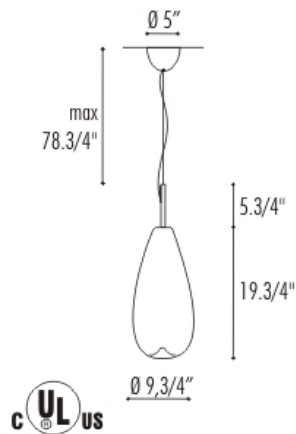

OMBRE SUSPENSION
ROCKWELL GROUP

SALE ITEM: REG\$1030.00 SALE PRICE \$860.00 (QTY 1)

DESCRIPTION:	Teardrop pendant blown from amber smoked glass infused with silica sand dust. Optional swag kit available.
CONSTRUCTION	A dome canopy in brushed bronze with cable and cord suspends the diffuser which is supported by a matching bronze tube. Mounts to a standard 4" octagonal junction box.
LIGHT SOURCE:	1x100W – 120V Halostar JDD (Provided)
FINISH:	Brushed Bronze
GLASS COLOR:	Amber Smoked Glass infused with Silica Sand Dust
NET WEIGHT:	11 lbs