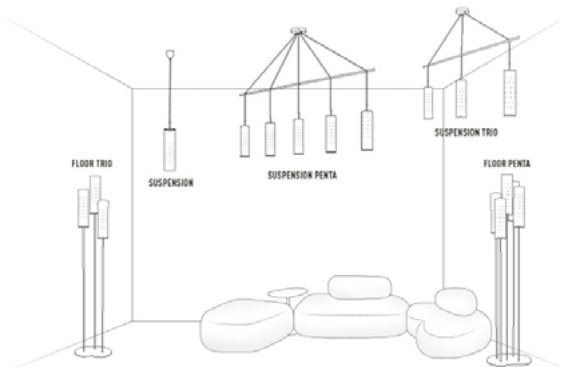

DIMPLE FLOOR

design by Pantone/Pavoncello

PRODUCT	SIZE	COLOUR	CODE
FLOOR LAMP PENTA Bulbs E27: 5 X 8W LED Filament (max Ø 60mm) or 5 X 7W PAR LED (max Ø 60mm) With: Dimmer Made of: Cristalflex® / Stainless Steel Weight: net Kg 7,6 - gross Kg 10,5 Package: 45 x 45 x h. 145 cm CE IP 20		- SILVER - EMERALD - BLUE - ROSE - ORANGE	- DIM91PF00009S_000 - DIM91PF00009V_000 - DIM91PF00009B_000 - DIM91PF00009P_000 - DIM91PF00009A_000
FLOOR LAMP TRIO Bulbs E27: 3 X 8W LED Filament (max Ø 60mm) or 3 X 7W PAR LED (max Ø 60mm) With: Dimmer Made of: Cristalflex® / Stainless Steel Weight: net Kg 5,5 - gross Kg 8,5 Package: 40 x 40 x h. 150 cm CE IP 20		- SILVER - EMERALD - BLUE - ROSE - ORANGE	- DIM91PF00008S_000 - DIM91PF00008V_000 - DIM91PF00008B_000 - DIM91PF00008P_000 - DIM91PF00008A_000

DIMPLE ENTIRE COLLECTION