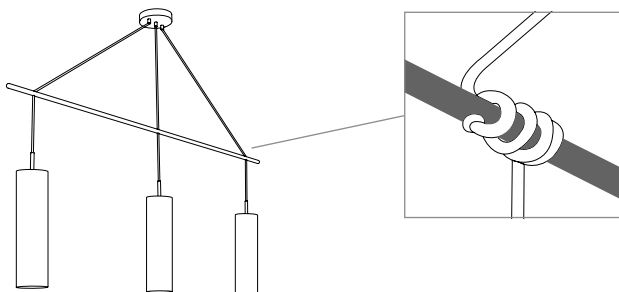

DIMPLE SUSPENSION

design by Pantone/Pavoncello

New Collections 2016/2017 Catalogue page 16

PRODUCT	SIZE	COLOUR	CODE
<p>SUSPENSION PENTA</p> <p>Bulbs E27:</p> <ul style="list-style-type: none"> 5 X 8W LED Filament (max Ø 60mm) or 5 X 7W PAR LED (max Ø 60mm) <p>With: Wrapped cable</p> <p>Made of: Cristalflex® / Stainless Steel</p> <p>Weight: net Kg 3,0 - gross Kg 5,0</p> <p>Package: 14 x 21 x h. 230 cm</p> <p>CE IP 20  </p>		<ul style="list-style-type: none">  SILVER  EMERALD  BLUE  ROSE  ORANGE 	<ul style="list-style-type: none"> DIM91SOS0009S_000 DIM91SOS0009V_000 DIM91SOS0009B_000 DIM91SOS0009P_000 DIM91SOS0009A_000
<p>SUSPENSION TRIO</p> <p>Bulbs E27:</p> <ul style="list-style-type: none"> 3 X 8W LED Filament (max Ø 60mm) or 3 X 7W PAR LED (max Ø 60mm) <p>With: Wrapped cable</p> <p>Made of: Cristalflex® / Stainless Steel</p> <p>Weight: net Kg 2,0 - gross Kg 4,0</p> <p>Package: 14 x 21 x h. 155 cm</p> <p>CE IP 20  </p>		<ul style="list-style-type: none">  SILVER  EMERALD  BLUE  ROSE  ORANGE 	<ul style="list-style-type: none"> DIM91SOS0008S_000 DIM91SOS0008V_000 DIM91SOS0008B_000 DIM91SOS0008P_000 DIM91SOS0008A_000
<p>SUSPENSION</p> <p>Bulbs E27:</p> <ul style="list-style-type: none"> 1 X 8W LED Filament (max Ø 60mm) or 1 X 7W PAR LED (max Ø 60mm) <p>With: Wrapped cable</p> <p>Made of: Cristalflex® / Stainless Steel</p> <p>Weight: net Kg 0,4 - gross Kg 1,0</p> <p>Package: 14 x 14 x h. 47 cm</p> <p>CE IP 20  </p>		<ul style="list-style-type: none">  SILVER  EMERALD  BLUE  ROSE  ORANGE 	<ul style="list-style-type: none"> DIM91SOS0000S_000 DIM91SOS0000V_000 DIM91SOS0000B_000 DIM91SOS0000P_000 DIM91SOS0000A_000

L'altezza dei singoli elementi può essere variata semplicemente avvolgendo il cavo intorno all'asta.

The lamp's height can be changed by simply wrapping the cable around the rod.

DIMPLE FLOOR

design by Pantone/Pavoncello