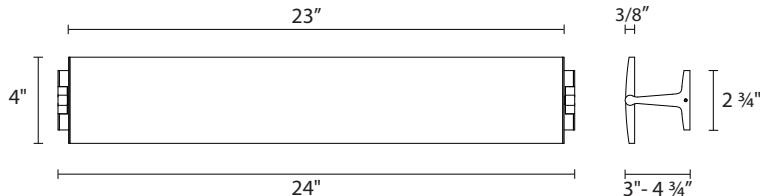

Available Finishes:

Bright Satin Aluminum
2702.16

Textured White
2702.98