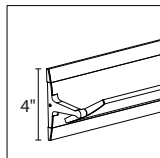

Optional Mounting Rails for 4" Outlet Box Available