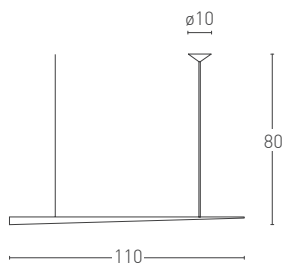

TRYLON

GRANDTRYLON

Units: cm

Finishes

TRYLON

- 102 Matt black
- 115R FT Sand grey
- 150 Chrome
- 165 Satin inox

GRANDTRYLON

- 102 Matt black
- 115R FT Sand Grey
- 150 Chrome