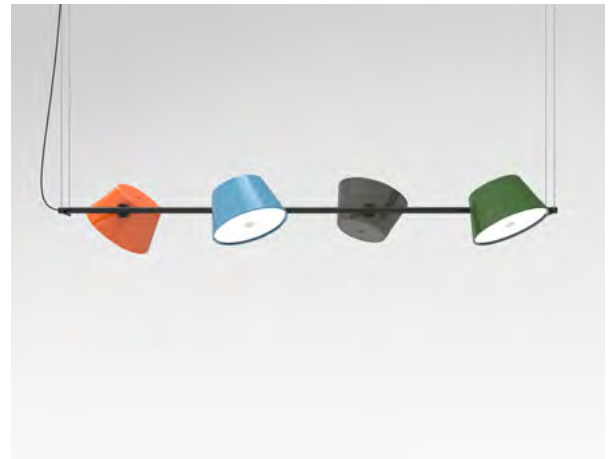

## Fabien Dumas

**marset**

**Tam Tam 6**

**Tam Tam 4**

These new members of the Tam Tam family fit more multipurpose spaces, either long or narrow, lighting bars, a reading corner or an area of transit.

**Tam Tam 6**

- 6 × E12 CFL TYPE T 13W
- 6 × E12 TYPE G 40W
- 6 × E12 LED TYPE G16.5 5W

**Tam Tam 4**

- 4 × E12 CFL TYPE T 13W
- 4 × E12 TYPE G 40W
- 4 × E12 LED TYPE G16.5 5W

Metal structure lacquered in black. Lacquered aluminum lampshades adjustable 360° in any direction. An opal methacrylate diffuser filters the light. Each lampshade can be personalized in black, white, orange, grey brown, green, sand and a new color: blue.

120 V - 60 Hz

- Black (RAL 9011)
- White (RAL 1013)
- Sand (RAL 7032)
- Orange (RAL 2000)
- Grey brown (RAL 7013)
- Green (RAL 6025)
- Blue (RAL 5024)

- [Download](#) Assembly Instructions
- [Download](#) Photometric Data
- [Download](#) 2D
- [Download](#) 3D

Black electrical cord

**Range**