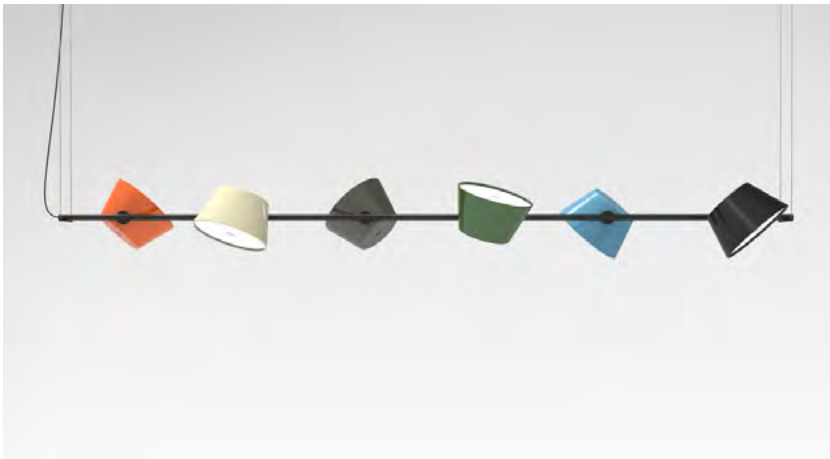

## Fabien Dumas

**marset**

**Tam Tam 6**

**Tam Tam 4**

These new members of the Tam Tam family fit more multipurpose spaces, either long or narrow, lighting bars, a reading corner or an area of transit.

**Tam Tam 6**

- 6 × E12 CFL TYPE T 13W
- 6 × E12 TYPE G 40W
- 6 × E12 LED TYPE G16.5 5W

**Tam Tam 4**

- 4 × E12 CFL TYPE T 13W
- 4 × E12 TYPE G 40W
- 4 × E12 LED TYPE G16.5 5W

Metal structure lacquered in black. Lacquered aluminum lampshades adjustable 360° in any direction. An opal methacrylate diffuser filters the light. Each lampshade can be personalized in black, white, orange, grey brown, green, sand and a new color: blue.