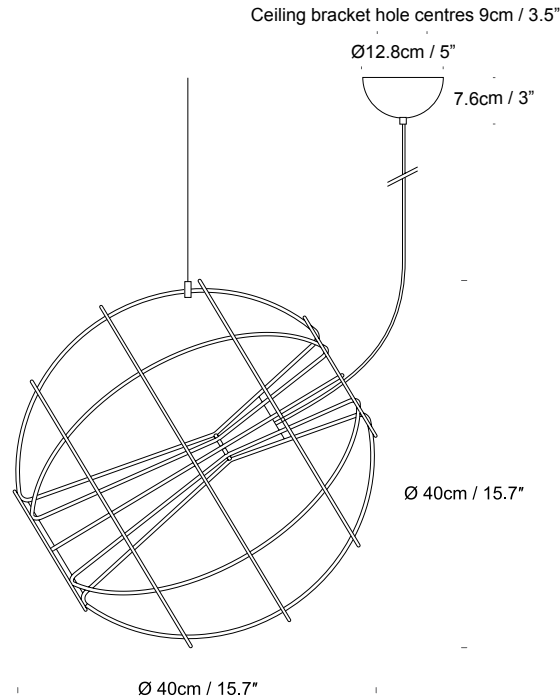

Latitude by Flynn Talbot

Product Category Pendant
Material Aluminium & Steel

*supplied with lightsource

01-White/ 02-Black/ 08-Red

Latitude
 UK/EU PL089130XX
 USA PL089330XX

619.232.6064 | sales@urbanlighting.net | 301 4th Avenue | San Diego, CA 92101

SPECIFICATION	Lightsource	Cable	Ceiling Rose
Latitude UK/EU PL089130XX USA PL089330XX	Integrated LED Source, Cree chip, chip life 30,000 hours 10W, 850lm, 2700K, CRI (Ra) >82 Beam Angle 60°, Dimmable via 0-10v +TRIAC dimmer	4m/ 157.5" Braided cable colour matches product colour	Ceiling rose colour matches product colour