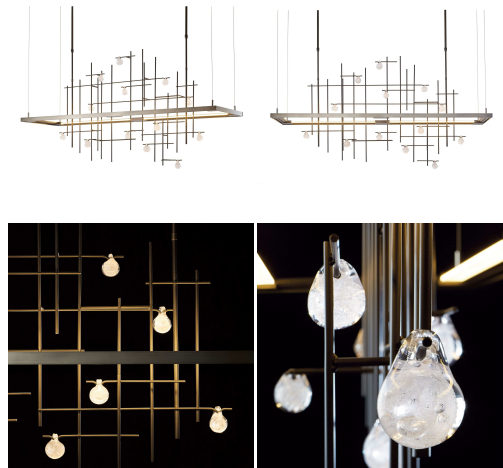

# Spring LED Pendant

< MORE IMAGES >

## Base Item #139751

Item #139751D-08-YG500

Raindrops cascading down a trellis were the inspiration behind Spring. Each "raindrop" created by the Vermont artisans at AO Glass, captures the light, resulting in an unexpected sparkle. The LED light guide is independently adjustable from the sculpture.

### GLASS

Clear Bubble Glass  
(YG)