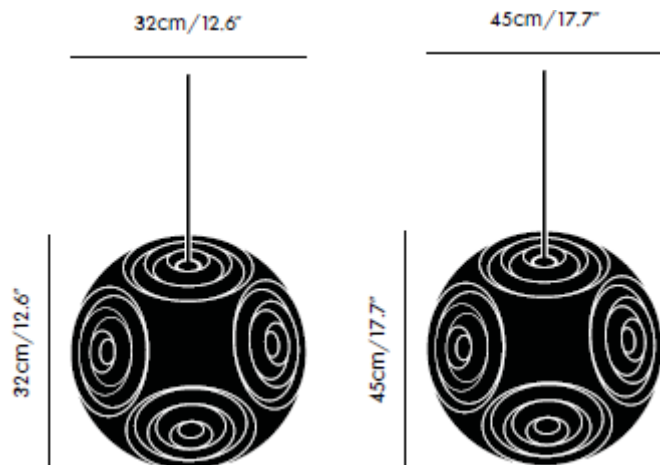

CURVE BALL 32 PENDANT UL

Product	CUP01SUL
Type	Pendant Light
Material	Brass
Colour	● Silver
Bulb Spec	E26 60W (max). Bulb not included.
Cable Spec	250cm / 98.4in black fabric cable.
Ceiling Rose	
Colour	Black
Diameter	12.5cm/ 4.9in
Material	Powder coated metal

Packaging (in)	H	W	D	Weight (lb)
	13.98	16.14	16.14	4.56

Dimmability Mains Dimmable

Requires assembly.

UL/cUL certified

CURVE BALL 45 PENDANT UL

Product	CUP02SUL
Type	Pendant Light
Material	Brass
Colour	● Silver
Bulb Spec	E26 60W (max). Bulb not included.
Cable Spec	250cm / 98.4in black fabric cable.
Ceiling Rose	
Colour	Black
Diameter	12.5cm/ 4.9in
Material	Powder coated metal

Packaging (in)	H	W	D	Weight (lb)
	18.50	20.28	20.28	7.80

Dimmability Mains Dimmable

Requires assembly.

UL/cUL certified

Is it a satellite, or is it an Art Deco sculpture? Neither actually. It is a new curved geometrical light that pushes the boundaries of thin sheet etched metal fabrication. With its microscopic precision-pierced surface and soft nickel silver coating, CURVE internally reflects and emits a filtered glow of ethereal light.