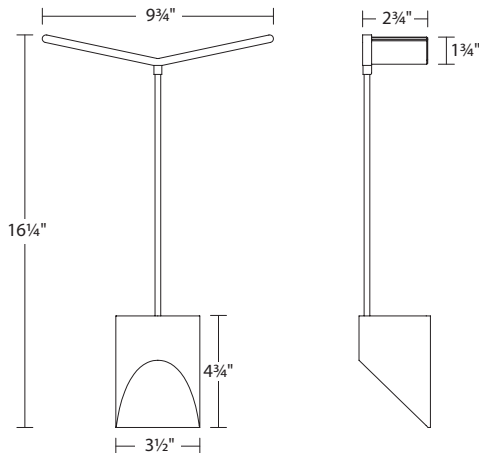

2375

Chroma Small LED Sconce

Dimensions:

Height: 16 ¼"
Width: 9 ¾"

Description:

Shade: Dichroic Glass
1 ¾" H x 9 ¾" W x 2 ¾" D
Extension: 3"
Wall Plate: 4 ¾" x 3 ½"
Bulb: (1)

Lamping Options:

LED: (1) MR16, GU10 Base

Available Finishes:

Satin White

2375.03

Bright Satin Aluminum

2375.16

Satin Black

2375.25

SONNEMAN
A WAY OF LIGHT