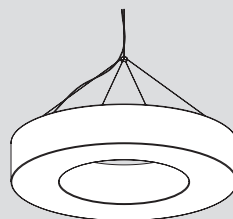

⊘ 12 × E27 LED

⊘ 1 × strip 51.8W white 3000K (4560lm)

→ ø 140

⊘ 6 × E27 42W HES

⊘ 6 × E27 7/20W fluo

⊘ 6 × E27 LED

⊘ 1 × strip 25.9W white 3000K (2280lm)

TECHNICALS

20cm
7.87"
30cm
11.81"
190cm
74.80"

22cm
8.66"
30cm
11.81"
190cm
74.80"

28cm
11.02"
30cm
11.81"
190cm
74.80"

70cm
27.56"

100cm
39.37"

150cm
59.05"

20cm
7.87"
200cm
78.74"

22cm
8.66"
200cm
78.74"