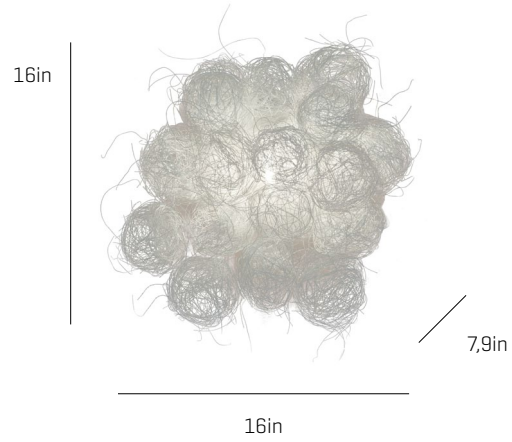

Blum

ref. **BL06**

Wall lamp

Blum Collection

BL04

BL06

MATERIAL FINISHES

LAMPSHADE

Painted stainless steel thread

One color

SUPPORT

Stainless steel

LIGHT SOURCE

120V - 60Hz

 E26 Med. - Max. 1x100 W

 E26LED - Max. 1x13 W