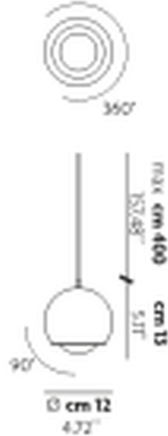

## FEATURES

- Frame:** Metal
- Diffuser:** Metal
- Dimmable:** Yes
- Dimmer:** Not Included
- Bulb:** Included

## BULB

**LED** 3000K 1 x 8.7W | 650 lm

## PHOTOMETRIC CURVE

None

**Many color and configuration options available.**

FRAME	DIFFUSER	LED COLOUR	CODE
● Chrome	● Matt White 9010	Optionally	160301
● Chrome	● Chrome	Optionally	160302
● Chrome	● Gold	Optionally	160303
● Chrome	● Rose Gold	Optionally	160304