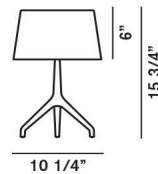

Materials blown glass and lacquered aluminium

Colors white/white, white/black, bronze/white, bronze/black,

Model

Lumiere XXL

Weight

net lbs: 12,13
gross lbs: 17,85

Packaging

vol. cub. ft.: 6,640
n. boxes: 2

Bulbs

120_277V

1x40W 2GX13 type circline T5 electronic ballast

with touch dimmer (minimum bulb output 60W)*

Cable length

Lumiere XXS

Weight

net lbs: 3,97
gross lbs: 8,82