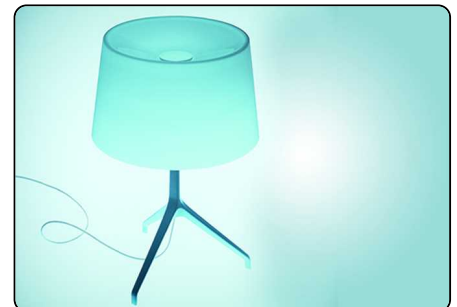

Lumiere XXL+XXS, table technical info

FOSCARINI

Description

Table lamp with direct and diffused light. Hand-blown cased glass diffuser, white on the inside and colored on the outside, with glossy finish. Die cast aluminium base: chromed for the bronze version, epoxy powder coated for the white version. The cable is fitted with the dimmer, for the gradual adjustment of brightness.

Materials blown glass and lacquered aluminium

Colors white/white, white/black, bronze/white, bronze/black,

Model

Lumiere XXL

Weight

net lbs: 12,13
gross lbs: 17,85

Packaging

vol. cub. ft.: 6,640
n. boxes: 2

Bulbs

120_277V

1x40W 2GX13 type circline T5 electronic ballast

with touch dimmer (minimum bulb output 60W)*

Cable length

Lumiere XXS

Weight

net lbs: 3,97
gross lbs: 8,82

Packaging

vol. cub. ft.: 2,083
n. boxes: 2

Certifications

Bulbs

fluorescent 1x18W G24q-2 type T4 electronic ballast

with touch dimmer (minimum bulb output 40W)*

Cable length

Certifications

Brightness light

semi-diffused and direct down light

619.232.6064 | sales@urbanlighting.net | 301 4th Avenue | San Diego, CA 92101