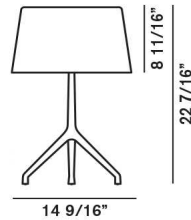

Lumiere XXL+XXS, table technical info

FOSCARINI

Description

Table lamp with direct and diffused light. Hand-blown cased glass diffuser, white on the inside and colored on the outside, with glossy finish. Die cast aluminium base: chromed for the bronze version, epoxy powder coated for the white version. The cable is fitted with the dimmer, for the gradual adjustment of brightness.

Materials blown glass and lacquered aluminium

Colors white/white, white/black, bronze/white, bronze/black,

Model

Lumiere XXL

Weight

net lbs: 12,13
gross lbs: 17,85

Packaging

vol. cub. ft.: 6,640
n. boxes: 2