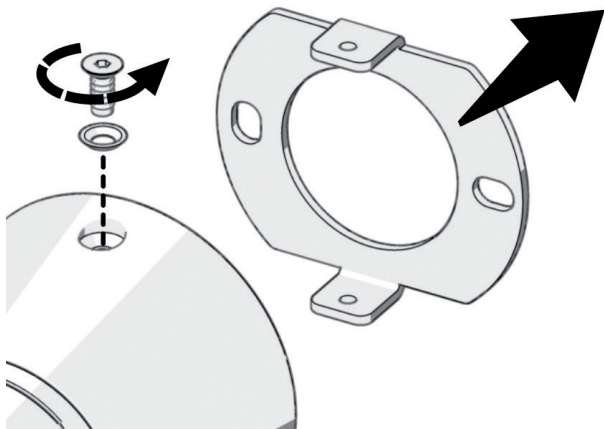

2700K - CRI>80

4.13" x 4.21" x 6.50"

4.21"

6.5"

4.21"

4.13"

by **CLAESSON KOIVISTO RUNE**

1