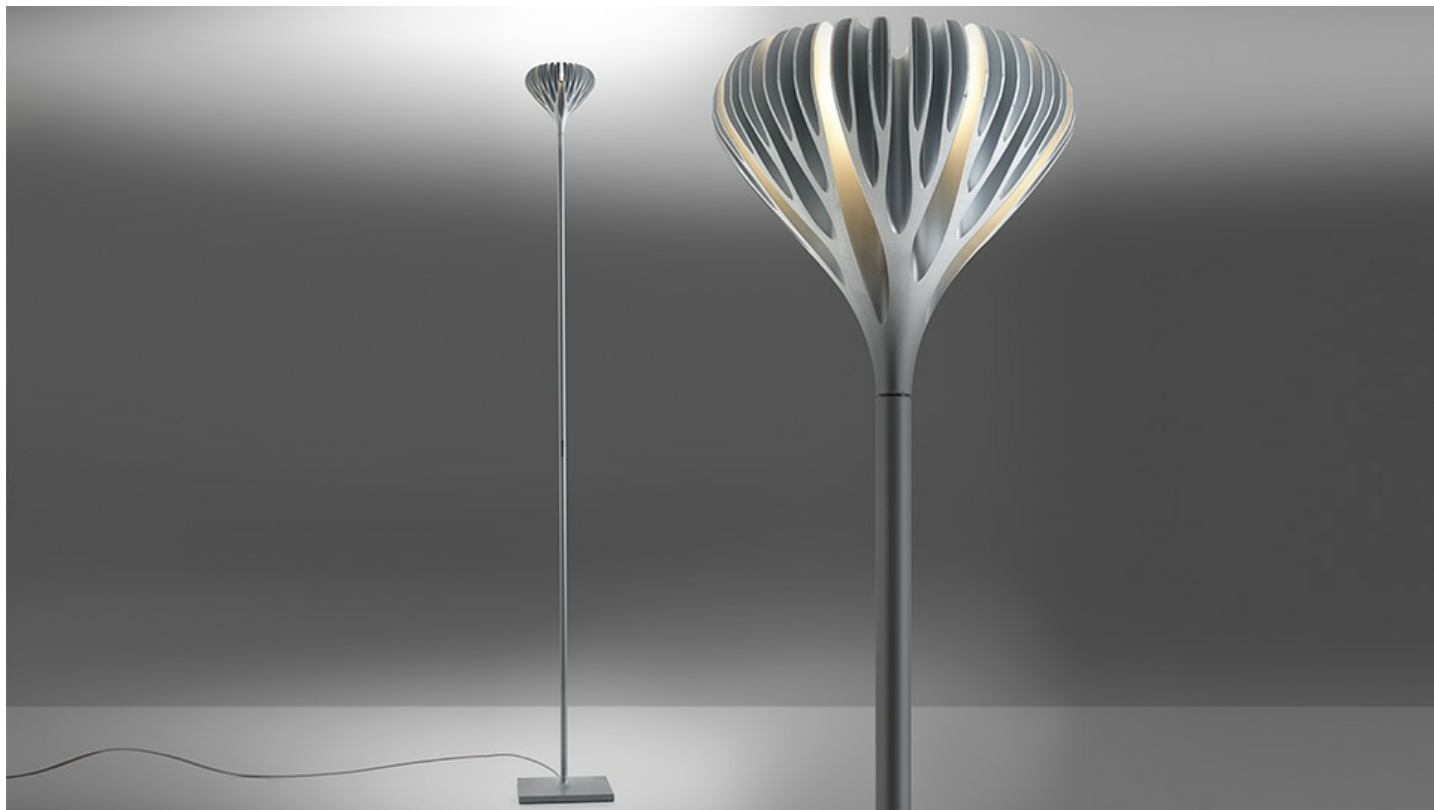

PRODUCT DATA SHEET

Florensis

The head of the lamp, obtained through a highly innovative process, has both an aesthetic and a technological function. Lovegrove's organic design translates the requirements of the LED technology into a floral shape that diffuses indirect light and interacts with air to promote heat dissipation. Florensis comes in the dimmable floor and wall versions.

Black ● Grey ○

LED Floor

⊕ ⊞ 650°C° IP20

W	Dimensions	Luminous Flux (lm)	Color	Code	Product name
44W	H 75.2 inch	2710lm	●	1942020A	Florensis Floor black
			○	1942010A	Florensis Floor grey

LED Wall

⊕ ⊞ 650°C° IP20

W	Dimensions	Luminous Flux (lm)	Color	Code	Product name
28W	8.5x7.4 inch	1838lm	●	1943020A	Florensis Wall black
			●	1943010A	Florensis Wall grey

Designers

› Ross Lovegrove

619.232.6064 | sales@urbanlighting.net | 301 4th Avenue | San Diego, CA 92101