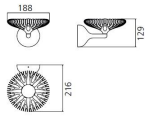

Black ● Grey ○

LED Floor

⊕ ⊞ 650°C° IP20

W	Dimensions	Luminous Flux (lm)	Color	Code	Product name
44W	H 75.2 inch	2710lm	●	1942020A	Florensis Floor black
			○	1942010A	Florensis Floor grey

LED Wall

⊕ ⊞ 650°C° IP20

W	Dimensions	Luminous Flux (lm)	Color	Code	Product name
28W	8.5x7.4 inch	1838lm	●	1943020A	Florensis Wall black
			●	1943010A	Florensis Wall grey

Designers

› Ross Lovegrove

619.232.6064 | sales@urbanlighting.net | 301 4th Avenue | San Diego, CA 92101