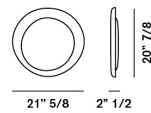

Materials injection moulded polycarbonate

Colors white

Brightness light
diffused light

Model

Bahia Mini

Weight

net lbs: 4,40
gross lbs: 9,47

Packaging

vol. cub. ft.: 0,403
n. boxes: 1

Bulbs

Fluo 1x22W 2GX13

Certifications

Bahia mini LED

Weight

net lbs: 5,70
gross lbs: 10,14

Packaging

vol. cub. ft.: 0,403
n. boxes: 1

Bulbs

LED included 21,5W 2850°K 2425lm CRI>90 115 lm/W

Certifications

dimmable possible configurations: On-Off/10V

Bahia mini, wall designer+collection

FOSCARINI

Lucidi e Pevere