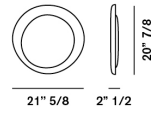

Bahia mini, wall technical info

FOSCARINI

Description

Wall and ceiling lamp with reflected and diffused light. Consisting of two matt white injection moulded polycarbonate egg-shaped plates fitted together asymmetrically. The largest plate works as the wall mounting plate, and the central one conceals the lighting technology part.

Materials injection moulded polycarbonate

Colors white

Brightness light
diffused light

Model

Bahia Mini

Weight

net lbs: 4,40
gross lbs: 9,47

Packaging

vol. cub. ft.: 0,403
n. boxes: 1

Bulbs

Fluo 1x22W 2GX13

Certifications

Bahia mini LED

Weight

net lbs: 5,70
gross lbs: 10,14

Packaging