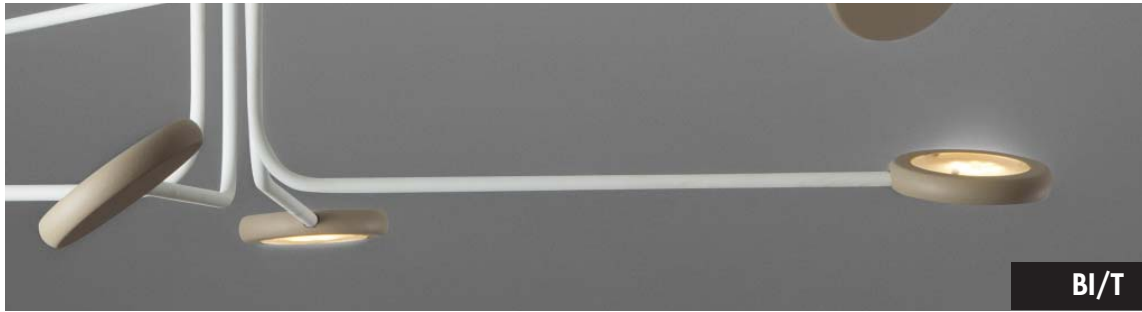

# Arbor

design M. Pagnoncelli

Designed with small metal circular pods at the end of tubular architectural arms with a light source of line voltage LEDs which do not require a power supply. The lighting can be adjusted to be completely indirect, direct and indirect, or completely direct. Available in LED color temperature 3000 ° K.

SPECIFICATION SHEET

**SCANGIFT®**

ARBOR 30S

BI

BI/T

OS

BI/AL

RS