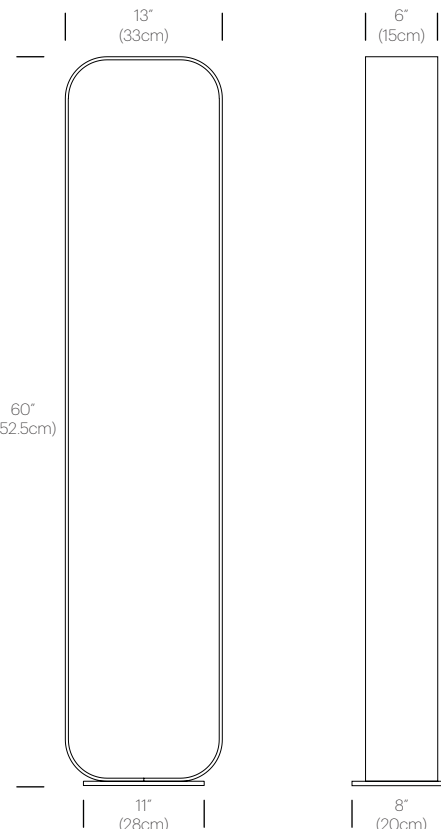

LIGHT CONTROL

Full range dim control

FEATURES

Glare-free illumination
USB charging port

SPECIFICATIONS

Voltage: 120/220V 60Hz
Power Consumption: 8W MAX
Color temperature: 3000K
Luminosity: 585 Lumens
Luminaire efficacy: 76 Lumens/Watt
Color Rendition Index: 80+ CRI
50K hour lifespan
Cord length: 8' (244cm)
Global multi-plug adapter available
1 year warranty

CERTIFICATIONS

PACKAGING WEIGHT AND DIMENSIONS

CONTOUR TABLE SM:	11LBS 17.5" X 12" X 6"
	5KGS 44.5cm X 30cm X 15cm
CONTOUR TABLE LG:	13LBS 25" X 13" X 6"
	6KGS 63.5cm X 33cm X 15cm

NOTES

Custom requests can be considered on volume orders

LIGHT CONTROL

Full range dim control (in-line push dimmer)

FEATURES

Glare-free illumination
USB charging port

SPECIFICATIONS

Voltage: 120/220V 60Hz
Power Consumption: 21.5W MAX
Color temperature: 3000K
Luminosity: 1185 Lumens
Luminaire efficacy: 54 Lumens/Watt
Color Rendition Index: 80+ CRI
50K hour lifespan
Cord length: 9' (274cm)
Global multi-plug adapter available
1 year warranty

CERTIFICATIONS

PACKAGING WEIGHT AND DIMENSIONS

CONTOUR FLOOR:	30LBS	60" X 13" X 6"
	14KGS	152.5cm X 13cm X 15cm

NOTES

Custom requests can be considered on volume orders

FINISHES

DIMENSIONS

FLOOR