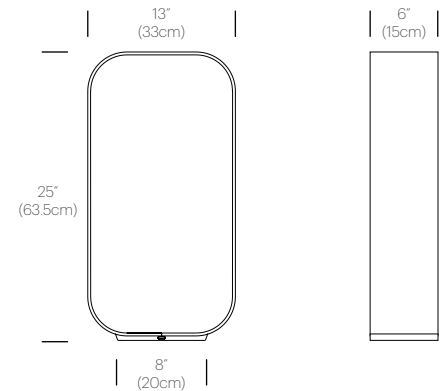

CERTIFICATIONS

PACKAGING WEIGHT AND DIMENSIONS

CONTOUR TABLE SM:	11LBS 17.5" X 12" X 6"
	5KGS 44.5cm X 30cm X 15cm
CONTOUR TABLE LG:	13LBS 25" X 13" X 6"
	6KGS 63.5cm X 33cm X 15cm

NOTES

Custom requests can be considered on volume orders

FINISHES

DIMENSIONS

TABLE SM

TABLE LG

CONTOUR FLOOR

DESCRIPTION

Contour's revealing and elegant open framed architecture captures warm LED illumination within a remarkably slender extruded aluminum structure. Intelligent and highly efficient, Contour's minimalist design has been refined to the bare essentials, creating a rich interior space for your personal belongings while providing an unobstructed view of its surroundings. Contour's premium wood and woven fabric interiors provide an inviting resting place for your books, precious objects, or for charging your mobile devices with its integrated USB port.

CERTIFICATIONS

PACKAGING WEIGHT AND DIMENSIONS

CONTOUR FLOOR:	30LBS	60" X 13" X 6"
	14KGS	152.5cm X 13cm X 15cm

NOTES

Custom requests can be considered on volume orders

FINISHES

DIMENSIONS

FLOOR