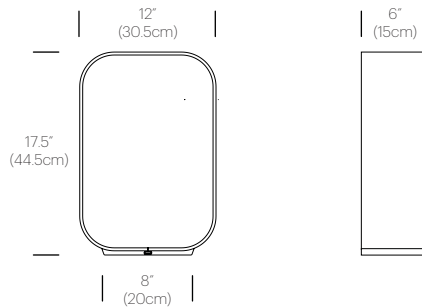

CERTIFICATIONS

PACKAGING WEIGHT AND DIMENSIONS

CONTOUR TABLE SM:	11LBS 17.5" X 12" X 6"
	5KGS 44.5cm X 30cm X 15cm
CONTOUR TABLE LG:	13LBS 25" X 13" X 6"
	6KGS 63.5cm X 33cm X 15cm

NOTES

Custom requests can be considered on volume orders

FINISHES

DIMENSIONS

TABLE SM

TABLE LG

CONTOUR FLOOR

DESCRIPTION

Contour's revealing and elegant open framed architecture captures warm LED illumination within a remarkably slender extruded aluminum structure. Intelligent and highly efficient, Contour's minimalist design has been refined to the bare essentials, creating a rich interior space for your personal belongings while providing an unobstructed view of its surroundings. Contour's premium wood and woven fabric interiors provide an inviting resting place for your books, precious objects, or for charging your mobile devices with its integrated USB port.

CERTIFICATIONS

PACKAGING WEIGHT AND DIMENSIONS

CONTOUR FLOOR:	30LBS	60" X 13" X 6"
	14KGS	152.5cm X 13cm X 15cm

NOTES

Custom requests can be considered on volume orders

FINISHES

DIMENSIONS

FLOOR