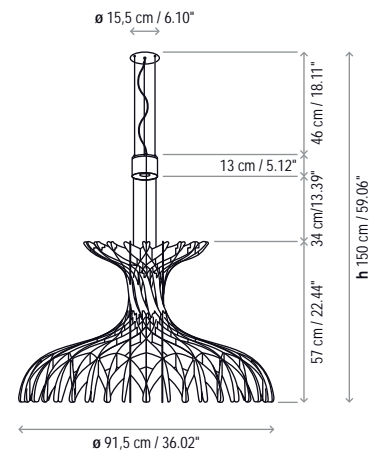

Name: Dome - 90

Design: Benedetta Tagliabue / EMBT / 2015

Typology: Pendant lamp

Environment: Indoor

Technical description:

Big Format interior pendant made of more than 150 puzzled wood pieces in beech veneer finish.

The LED light is above the wooden structure to illuminate throughout the open and diffused portions casting beautiful shadow patterns on surfaces below. Due to the sculptural nature and requirement to have LED lamping above the fixture, a minimum height of 115cm / 45.28in is required.

Dome is in 2 sizes, 180 cm and 90 cm.

Custom colors on request.

Lamps description

⊙ 25 W LED
Lumens: 1500 lm
CRI: 85
Degrees Kelvin: 2700°

Voltage: 120-277V / 50-60Hz

Certifications:

Ref   Finishings

2580920100U DIM 0-10V Matte White

2580920112U DIM 0-10V Matte Black

Lampshade

P-811   Natural Wood

Dimmable

Not Customizable

Measures

Project information

Project name:	Approved by:
Fixture type:	Date:
Location:	Prepared by:
Comments:	Prepared for:

Photometrics

Photometrics made according to the position the lights are shown in the catalogue and price list.