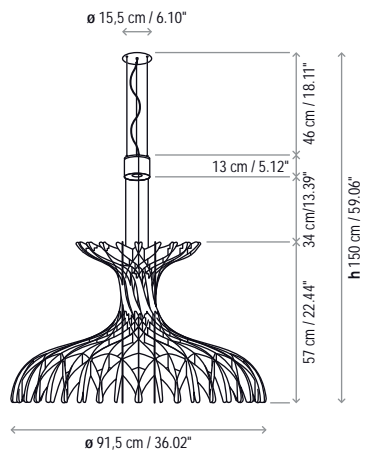

Name: Dome - 90

Design: Benedetta Tagliabue / EMBT / 2015

Typology: Pendant lamp

Environment: Indoor

Technical description:

Big Format interior pendant made of more than 150 puzzled wood pieces in beech veneer finish.

The LED light is above the wooden structure to illuminate throughout the open and diffused portions casting beautiful shadow patterns on surfaces below. Due to the sculptural nature and requirement to have LED lamping above the fixture, a minimum height of 115cm / 45.28in is required.

Dome is in 2 sizes, 180 cm and 90 cm.

Custom colors on request.

Lamps description

⊙ 25 W LED
Lumens: 1500 lm
CRI: 85
Degrees Kelvin: 2700°

Voltage: 120-277V / 50-60Hz

Certifications:

Ref Finishings

2580920100U DIM 0-10V Matte White

Photometrics

Photometrics made according to the position the lights are shown in the catalogue and price list.

Dome - 90

Dome - 180