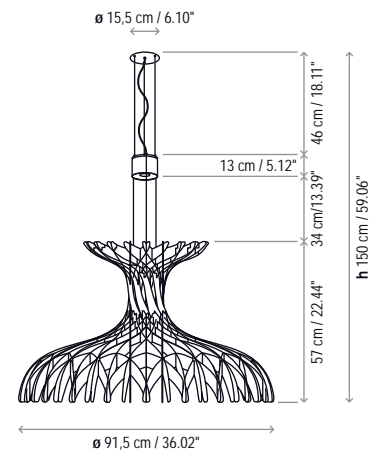

Name: Dome - 90

Design: Benedetta Tagliabue / EMBT / 2015

Typology: Pendant lamp

Environment: Indoor

Technical description:

Big Format interior pendant made of more than 150 puzzled wood pieces in beech veneer finish.

The LED light is above the wooden structure to illuminate throughout the open and diffused portions casting beautiful shadow patterns on surfaces below. Due to the sculptural nature and requirement to have LED lamping above the fixture, a minimum height of 115cm / 45.28in is required.

Dome is in 2 sizes, 180 cm and 90 cm.

Custom colors on request.

Lamps description

⊙ 25 W LED  
Lumens: 1500 lm  
CRI: 85  
Degrees Kelvin: 2700°

Voltage: 120-277V / 50-60Hz

Certifications:

Ref                      Finishings

2580920100U DIM 0-10V Matte White

2580920112U DIM 0-10V Matte Black

Lampshade

P-811                      Natural Wood

Dimmable

Not Customizable

Measures

Project information