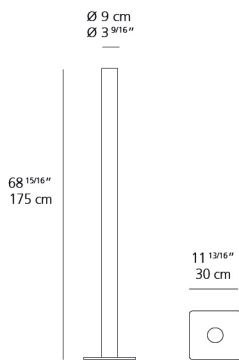

Led type	40W C.O.B.*
Power consumption	43W
CCT (Correlated Color Temperature)	3000K
CRI (Color Rendering Index)	>80
Lumens output	3564Lm
Light output ratio	82.88Lm/W
Life expectancy	36000Hrs
Control type	Dimmer
Input Voltage	120V
Driver	N/A

Dimensions

Packaging

2 Boxes

1 x 8-3/8" x 9-9/16" x 79-7/16" / 7.05 lbs - 21 cm x 24 cm x 201.5 cm / 3.2 kg

1 x 14-7/8" x 16" x 2-7/16" / 9.04 lbs - 37.5 cm x 40.5 cm x 6 cm / 4.1 kg

Light distribution

INDIRECT

Luminaire weight

11.47 lbs / 5.2 kg

Warranty

5 year Limited warranty

Red = Max Cd. Through Vertical plane

Blue = Max Cd. Through Horizontal plane