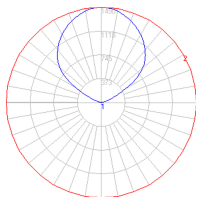

Dimensions

Packaging

2 Boxes

1 x 8-3/8" x 9-9/16" x 79-7/16" / 7.05 lbs - 21 cm x 24 cm x 201.5 cm / 3.2 kg

1 x 14-7/8" x 16" x 2-7/16" / 9.04 lbs - 37.5 cm x 40.5 cm x 6 cm / 4.1 kg

Light distribution

INDIRECT

Luminaire weight

11.47 lbs / 5.2 kg

Warranty

5 year Limited warranty

Red = Max Cd. Through Vertical plane

Blue = Max Cd. Through Horizontal plane