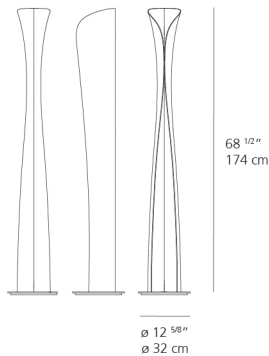

Design By

Karim Rashid

Collection

Design

Specifications

Led type	42W C.O.B.* + 9W Array*
Power consumption	54W
CCT (Correlated Color Temperature)	3000K
CRI (Color Rendering Index)	>80
Lumens output	3000Lm
Light output ratio	55.56Lm/W
Life expectancy	36000Hrs
Control type	Dimmer On/Off
Input Voltage	120V
Driver	N/A

Colors & Finishes

■ Black (Exterior body)

□ White (Base)

Materials

- Body in aluminum
- Base in weighted metal

*Integrated light source

Features & Accessories

- Dual switching located on cord allows the independent operation of the two light sources

Available in these optional colors: Gloss Black, Gloss White or Gloss Red.

Available in LED or Incandescent.

Available in floor or Wall mount.

Dimensions

Packaging

1 Box

1 x 72-1/8" x 15-13/16" x 15-13/16" / 61.73 lbs - 183 cm x 40 cm x 40 cm / 28 kg

Light distribution

IND / DIFF

Luminaire weight

50.71 lbs / 23 kg

Warranty

5 year Limited warranty

619.232.6064 | sales@urbanlighting.net | 301 4th Avenue | San Diego, CA 92101