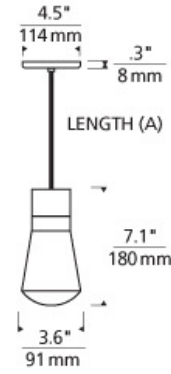

### INSTALLATION

This product can mount to either a 4" square electrical box with round plaster ring or an octagon electrical box.

### WEIGHT

3.66lb / 1.66kg ±

clear crystal

black finish black & white cord    satin nickel finish black & white cord    black finish black cord    satin nickel finish black cord    black finish blue cord    satin nickel finish blue cord    black finish brown cord    satin nickel finish brown cord    black finish copper cord

### ORDERING INFORMATION

700	SYSTEM	ALVP	SHAPE OR SIZE	LENGTH (A)	COLOR	CORD COLOR	FINISH	LAMP
TD	LINE-VOLTAGE PENDANTS/SUSPENSION	M	MODERN SOCKET	72" 16 192" 24 288"	C CLEAR CRYSTAL	B BLACK I BLACK/WHITE U BLUE N BROWN P COPPER Y GRAY O ORANGE R RED W WHITE	B BLACK S SATIN NICKEL	- LED 90 CRI 2200K 120V <b>LED922</b> - LED 90 CRI 3000K 120V <b>LED930</b> - LED WARM COLOR DIMMING 3000K - <b>LEDWD2200K 120V</b>