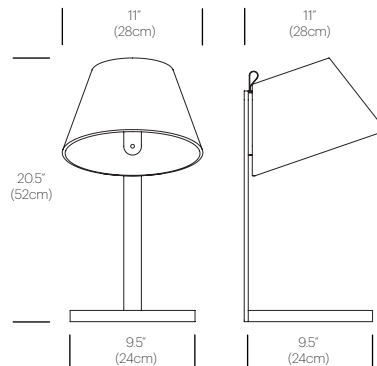

CERTIFICATIONS

PACKAGING WEIGHT AND DIMENSIONS

Lana Floor:	7.25LBS	14.5" X 14" X 20.5"
	3.3KGS	37cm X 36cm X 52cm

SHADE FINISHES

STONE/
GREY

CHARCOAL/
GREY

ARCTIC BLUE/
GREY

MOSS/
GREY

PLUM/
GREY

BASE FINISHES

WHITE

CHROME

DIMENSIONS

LANA TABLE SM

LANA TABLE LG

LANA FLOOR