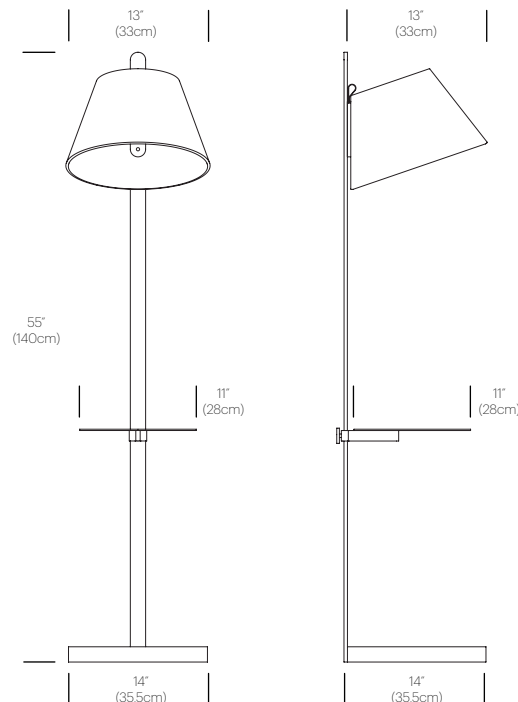

BASE FINISHES

DIMENSIONS

LANA FLOOR