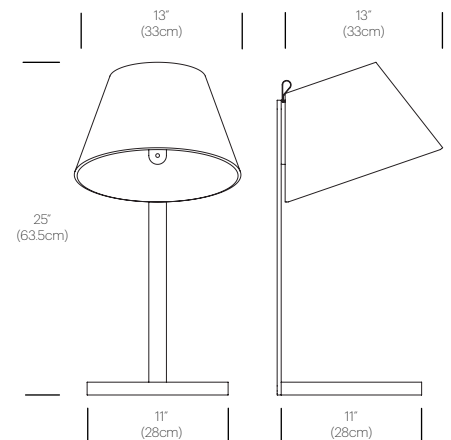

LIGHT CONTROL

Full range dim (optical switch)

FEATURES

- 360° shade rotation
- Unlimited height adjustability
- Magnetic attachment

SPECIFICATIONS

- Voltage: 120/220V 60Hz
- Power consumption: 5.5W
- Color temperature: 3000K
- Luminosity: 350 Lumens
- Luminaire efficacy: 64 Lumens/Watt
- Color Rendition Index: 90+ CRI
- 50K Hour lifespan
- Cord length: 9' (274cm)
- 1 year warranty

CERTIFICATIONS

PACKAGING WEIGHT AND DIMENSIONS

Lana Floor:	7.25LBS	14.5" X 14" X 20.5"
	3.3KGS	37cm X 36cm X 52cm

SHADE FINISHES

STONE/
GREY

CHARCOAL/
GREY

ARCTIC BLUE/
GREY

MOSS/
GREY

PLUM/
GREY

BASE FINISHES

WHITE

CHROME

DIMENSIONS

LANA TABLE SM

LANA TABLE LG

LANA FLOOR