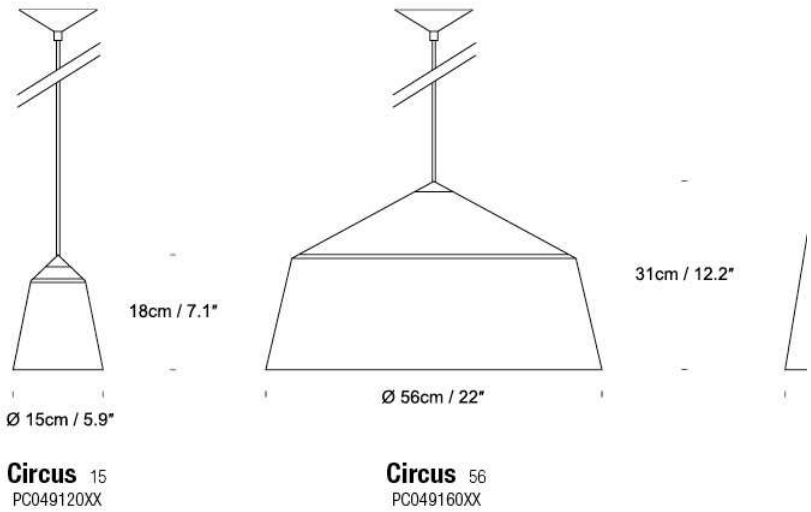

Circus *by Corinna Warm*

Product Category Pendant
Material Aluminium

Please specify colour code 'XX'.
 01-White with Antique Gold Interior/ 02-Black with Antique Gold Interior/ 04-Grey with Matt White Interior

SPECIFICATION	Lightsource	Cable Length	Cal
Circus 15 PC049120XX	E27 / E26 USA, Max 60W. Recommended bulb: LED Globe Bulbs 400 - 1000 Lumen output and from 2700K (for warmer with more colour) up to 6000K (daylight)	4m / 157.5"	Circ
Circus 36 PC049140XX	E27 / E26 USA, Max 100W. Recommended bulb: LED Globe Bulbs 400 - 1000 Lumen output and from 2700K (for warmer with more colour) up to 6000K (daylight)	4m / 157.5"	Circ
Circus 56 PC049160XX	E27 / E26 USA, Max 100W. Recommended bulb: LED Globe Bulbs 400 - 1000 Lumen output and from 2700K (for warmer with more colour) up to 6000K (daylight)	4m / 157.5"	Circ