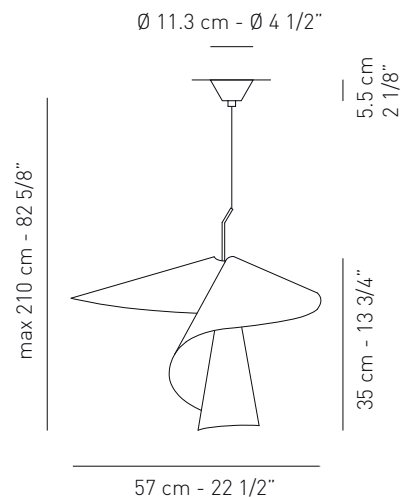

Light sources	E26 model: Fluorescent E26 1 x 26W, self ballasted FLE
	E26 model: LED E26 1 x Max 17W
LAMPS ARE NOT INCLUDED	
Installation	Wrinkled white painted metal canopy with holes for installation. Mounts to standard electrical box.
Finish	Matt white varnished aluminium
Suspension	Insulated, red, round electric cord
Lampshade	Varnished aluminium
Lampshade colors	 BC

lb 3.97
ft³ 5.297

619.232.6064 | sales@urbanlighting.net | 301 4th Avenue | San Diego, CA 92101

Product code composition

CODE	COLOR	FINISH	LAMPING
USSPIRYBCXXE26	white	white varnished metal	E26 1 x Max 26W Fluo or E26 1 x Max 17W LED