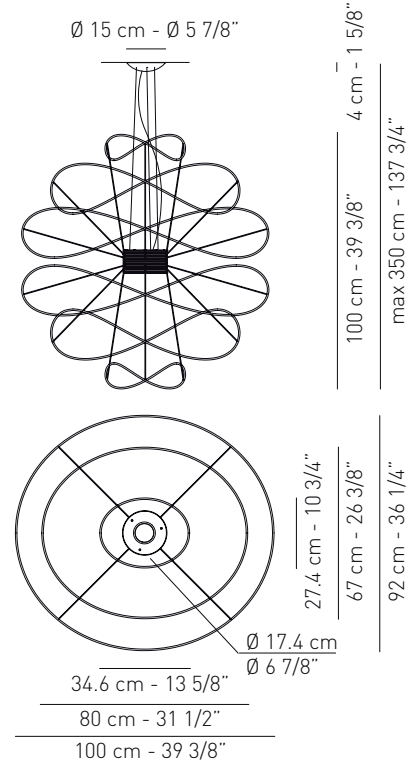

Light sources	LED model: LED 2 x 17.5W included, 2700K, CRI80, 1300 lm, 76 lm/W source, warm white, dimmable LAMPS ARE INCLUDED
Installation	24k gold finished metal canopy with holes for installation. Connect electrical wires with junction box.
PSU	LED model: line voltage 120V, Trailing edge/ELV dimming included
Finish	24k gold finished metal
Lampshade	24k gold finished metal
Lampshade colors	 OR

Available in several size options, please contact Urban Lighting for additional details. (Shown here in the largest option).

US HOOPS 6

Design by Giovanni Barbato

Collection comprised of pendants and ceiling lights with interchangeable elements in three different shapes and sizes. 24k gold finish. Light source: integrated LED. The pendant can light upward and downward at the same time.

Typology: PENDANT

Certifications: **DRY LOCATION ONLY**

PSU must be installed in accessible and remote location

lb 16.98
ft³ 15.185