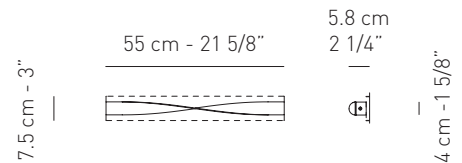

Light sources	LED model: LED 2 x 2.25W included, 2700° K, CRI80, 356 lm, 90lm/W source, warm white LAMPS ARE INCLUDED
Installation	Standard back plate included for installation over 2" x 4" handy box (minimum 2"-1/8 deep / 16.5 cu.in.). Optional flush mounting kit available. Driver for installation only in j-box or remote.
PSU	LED Driver included, 15W Max - 700mA 120VAC 9-17VDC - Trailing edge/ELV dimming. For optional drivers and dimming technology, please refer to our website or contact our representatives.
Finish	Wrinkled white painted aluminium
Lampshade	Wrinkled white painted aluminium
Lampshade colors	 BC

UA ALRIS P

Design by Brian Rasmussen

Collection that includes an aluminium pendant and wall light painted in wrinkled white finish. Pendant with halogen or fluorescent light sources; wall light with LED lamping, with or without wall mounting box.

Typology: WALL LIGHT

Certifications:

**TITLE 24 COMPLIANT
DRY LOCATION ONLY**

standard backplate,
INCLUDED