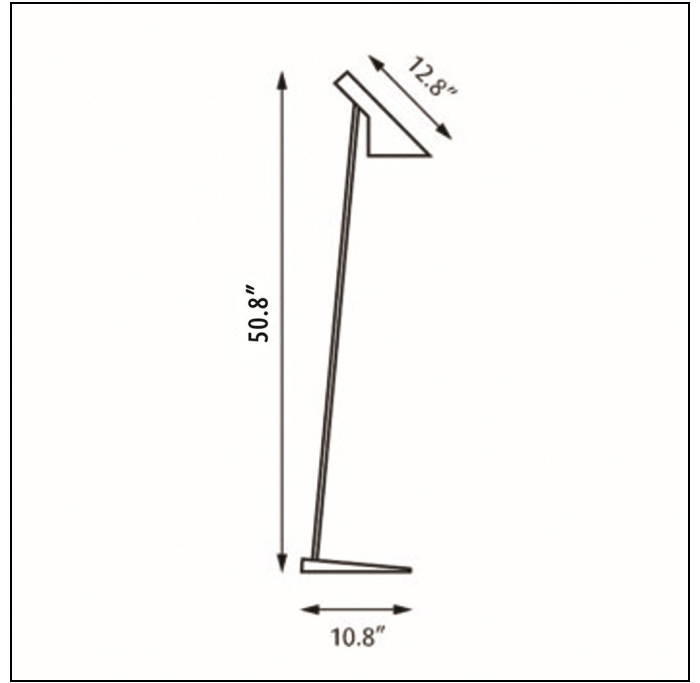

AJ Floor

- Design** Arne Jacobsen
- Concept** The fixture emits downward directed light. The angle of the shade can be adjusted to optimize light distribution. The shade is painted white on the inside to ensure a soft comfortable light.
- Finish** Blue/Green, petroleum, red, sand, yellow/green, black, graphite grey or white, wet painted.
- Material** Base: Die cast zinc. Shade: Spun steel. Stem: Steel.
- Mounting** Cord type: Black except for white version: white. Cord length: 9'. Switch: In-line on/off foot switch provided.
- Weight** Max. 8 lbs.
- Label** cULus, Dry location. IBEW.

Product Code	Light source	Voltage	Finish
AJ-F	1/22W LED/A-21/medium 1/60W/A-19/IF medium	120V	BLK BLUE/GREEN GRP GREY PETROLEUM RED SAND WHT YELLOW/GREEN