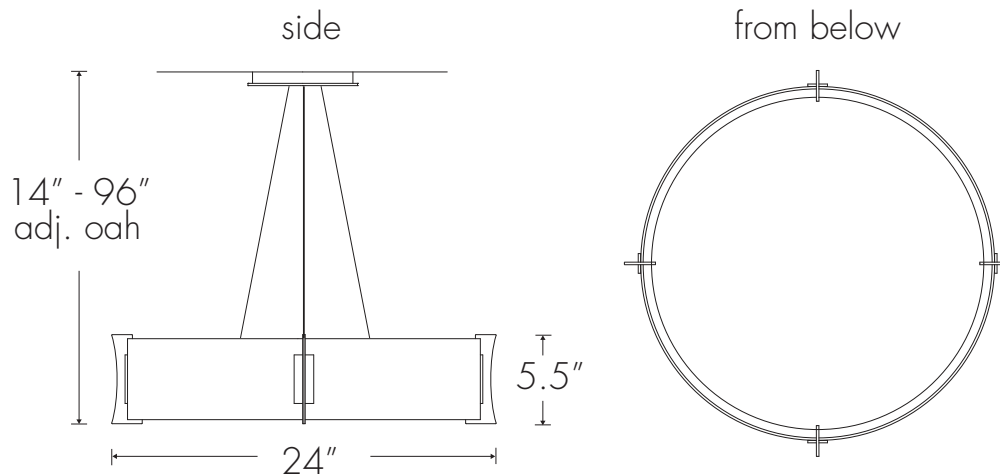

# ULTRALIGHTS

11206-24

**Base Specifications:**

24" dia x 14" - 96" Adj OAH  
03: Incan - 4 x E26 - 60W max ea  
Opal Acrylic Diffuser

**Standard Finishes:**

BP, BK, BA, CB, CH, CR, DI, EB, MB, NB, SP, SS, SB

\* Available in 16" 24" and 36" diameter as standard or feel free to ask about customization.

LED  
● ● ● ●