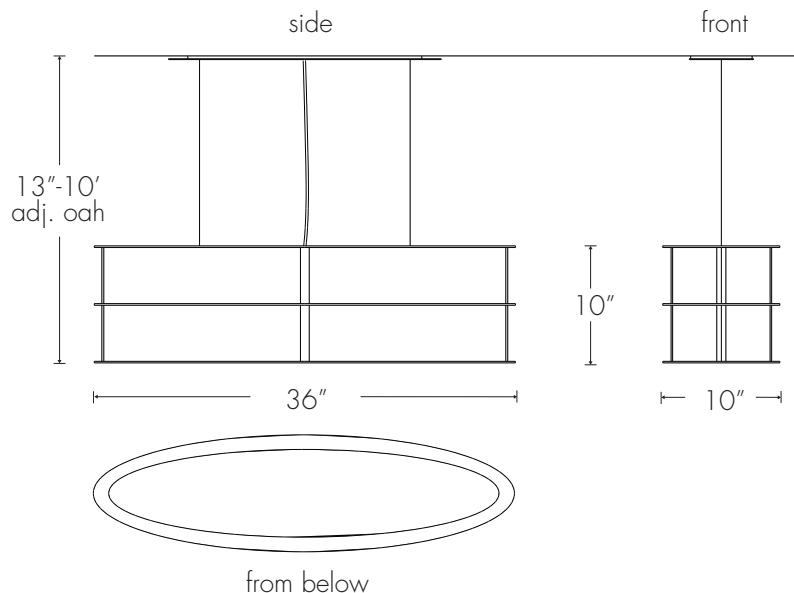

ULTRALIGHTS

09179

Base Specifications:

36"l x 10"h x 10"w; 13"- 96" adj OAH
08: WRL - CFL - 3 x GU24 - 26W max ea
Opal Acrylic Diffuser

Standard Finishes:

BP, BK, BA, CB, CH, CR, DI, EB, MB, NB, SP, SS, SB

Standard Diffusers:

OA

Premium Diffusers:

(up-charge may apply)
CO, FA, TS, WS

Available Lamping options:

(up-charge may apply)
04: LED - 34W (non-dimmable or dimmable with 0-10V dimmer)
06: CFL - 1 x 40W Biax 2G11
07: CFL Dim - 1 x 40W Biax 2G11
10: WRL - 3 x E26 - for LED retrofit 20W max ea

LED
● ● ● ● ●