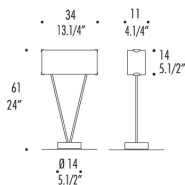

TYPE

Table

NOTES

With dimmer

* Also available in floor, wall and suspension versions.

SATIN WHITE / POLISHED CHROME

DIMENSION

ARTICLE