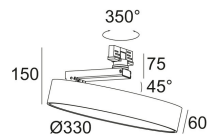

SUPERNOVA XS PIVOT 330 AD DIM1

274 88 3224 AD ED1

[Weblink](#)

Available colors: WHITE (274 88 3224 AD ED1 W)

INCL.1 x PC SBL

ADJUSTABLE 0°-45° / 350°

INCL.LED CLUSTER 22W / CRI>80 / 3000K / 2155lm

INCL.1 x 3F MULTI ADAPTOR

INCL.DIMMABLE LED POWER SUPPLY 1050mA-DC

DIMMING BY 1-10V CONTROL

LED Technics (light source) 2155 lm // 22 W // 97 lm/W

LED Technics (luminaire) 1530 lm // 25 W // 61 lm/W

110-240V / 50-60Hz

Weight: 1.4 KG

Protection level: IP40

Minimum distance: n.a.

Class I

Fixation Ceiling Surface mounted

For detailed installation instructions, please consult the manual. [274 88 3224 AD ED1 HAND.pdf](#)

SUPERNOVA XS PIVOT 330 AD DIM1
274 88 3224 AD ED1