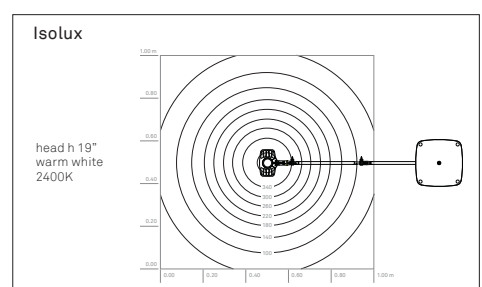

OTTO watt

design Alberto Meda / Paolo Rizzatto, 2011

Type: Table
Lamps: Dimmable lamp 8W LED tunable white (2400-3500 K)
Product use: Indoor
Materials: Aluminium
Colors: Mirror, black soft-touch
Description: The perfect desk companion. A head that swivels 360 degrees, a reflector with glare-free filter, LED source, consumption of just 8 Watt, as its Italian name suggests: Otto Watt is a table lamp that fully embodies the Luceplan expertise in this type of design. The LED source enables the user to vary the colour temperature to suit any preference.

Reference code: Structure
 1D720=000518 mirror
 1D720=000501 black soft-touch

Component		
D72/1	1D72/1000018	table base mirror
	1D72/1000001	table base black soft-touch
D72/2	1D72/2000018	fixing pin mirror
	1D72/2000001	fixing pin black soft-touch
D72/5	1D72/5000018	desk joint mirror
	1D72/5000001	desk joint black soft-touch