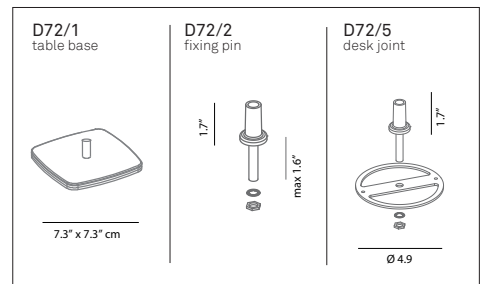

OTTO watt

design Alberto Meda / Paolo Rizzatto, 2011

Type: Table
Lamps: Dimmable lamp 8W LED tunable white (2400-3500 K)
Product use: Indoor
Materials: Aluminium
Colors: Mirror, black soft-touch
Description: The perfect desk companion. A head that swivels 360 degrees, a reflector with glare-free filter, LED source, consumption of just 8 Watt, as its Italian name suggests: Otto Watt is a table lamp that fully embodies the Luceplan expertise in this type of design. The LED source enables the user to vary the colour temperature to suit any preference.

Reference code: Structure
 1D720=000518 mirror
 1D720=000501 black soft-touch

Component		
D72/1	1D72/1000018	table base mirror
	1D72/1000001	table base black soft-touch
D72/2	1D72/2000018	fixing pin mirror
	1D72/2000001	fixing pin black soft-touch
D72/5	1D72/5000018	desk joint mirror
	1D72/5000001	desk joint black soft-touch