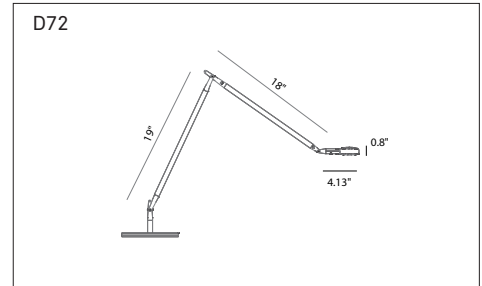

OTTO watt

design Alberto Meda / Paolo Rizzatto, 2011

Type: Table
Lamps: Dimmable lamp 8W LED tunable white (2400-3500 K)
Product use: Indoor
Materials: Aluminium
Colors: Mirror, black soft-touch
Description: The perfect desk companion. A head that swivels 360 degrees, a reflector with glare-free filter, LED source, consumption of just 8 Watt, as its Italian name suggests: Otto Watt is a table lamp that fully embodies the Luceplan expertise in this type of design. The LED source enables the user to vary the colour temperature to suit any preference.

Reference code: Structure
 1D720=000518 mirror
 1D720=000501 black soft-touch

Component		
D72/1	1D72/1000018	table base mirror
	1D72/1000001	table base black soft-touch
D72/2	1D72/2000018	fixing pin mirror
	1D72/2000001	fixing pin black soft-touch
D72/5	1D72/5000018	desk joint mirror
	1D72/5000001	desk joint black soft-touch