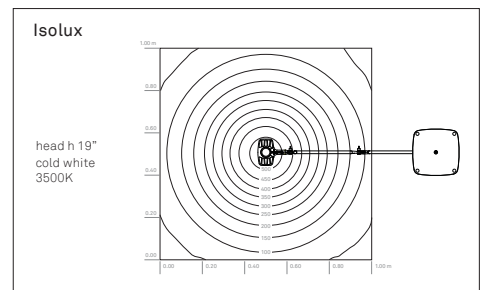

OTTO watt

design Alberto Meda / Paolo Rizzatto, 2011

Type: Table
Lamps: Dimmable lamp 8W LED tunable white (2400-3500 K)
Product use: Indoor
Materials: Aluminium
Colors: Mirror, black soft-touch
Description: The perfect desk companion. A head that swivels 360 degrees, a reflector with glare-free filter, LED source, consumption of just 8 Watt, as its Italian name suggests: Otto Watt is a table lamp that fully embodies the Luceplan expertise in this type of design. The LED source enables the user to vary the colour temperature to suit any preference.

Reference code: Structure
 1D720=000518 mirror
 1D720=000501 black soft-touch

Component		
D72/1	1D72/1000018	table base mirror
	1D72/1000001	table base black soft-touch
D72/2	1D72/2000018	fixing pin mirror
	1D72/2000001	fixing pin black soft-touch
D72/5	1D72/5000018	desk joint mirror
	1D72/5000001	desk joint black soft-touch