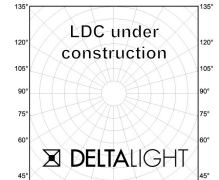

## GABOO C

286 64 12

[Weblink](#)

Available colors: BLACK (286 64 12 B)  
WHITE (286 64 12 W)

INCL.1 x LED CLUSTER UP 6,3W / 3000K / 725lm  
INCL.1 x LED CLUSTER DOWN 7,3W / 3000K / 845lm  
INCL.DIMMABLE LED POWER SUPPLY 350mA-DC  
INCL.1 x CABLE 2 x 0,75mm<sup>2</sup>  
INCL.1 x CABLE SUSPENSION SINGLE AUTO 1,6m  
MAINS DIMMING - TRAILING EDGE

LED Technics: Light source: 725 lm // 6 W // 115 lm/W  
Luminaire: 7 W // 0 lm/W

100-240V / 50-60Hz

Class: I

Weight: 1.3 KG  
Protection level: IP20  
Minimum distance: n.a.

Options: SUSPENSION + CONNECTION TRIMLESS