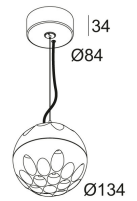

## GABOO C

286 64 12

[Weblink](#)

Available colors: BLACK (286 64 12 B)  
WHITE (286 64 12 W)

INCL.1 x LED CLUSTER UP 6,3W / 3000K / 725lm  
INCL.1 x LED CLUSTER DOWN 7,3W / 3000K / 845lm  
INCL.DIMMABLE LED POWER SUPPLY 350mA-DC  
INCL.1 x CABLE 2 x 0,75mm<sup>2</sup>  
INCL.1 x CABLE SUSPENSION SINGLE AUTO 1,6m  
MAINS DIMMING - TRAILING EDGE

LED Technics: Light source: 725 lm // 6 W // 115 lm/W  
Luminaire: 7 W // 0 lm/W

100-240V / 50-60Hz

Class: I

Weight: 1.3 KG  
Protection level: IP20  
Minimum distance: n.a.

Options: SUSPENSION + CONNECTION TRIMLESS