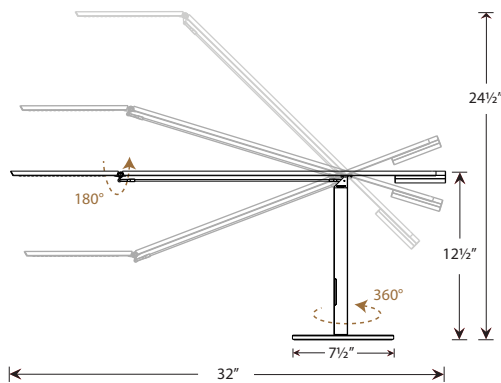

Specifications Model number

Energy Consumption:	6 watts
Number of LEDs:	28 LEDs
LED Rated Lifespan:	50,000 hours
Color Temperature (Typical) – Cool:	4,500 K
Color Temperature (Typical) – Warm:	3,500 K
Color Rendering Index (CRI):	85
Dimmer:	Built-in touchstrip
Brightness Adjustability:	Multiple dimming levels
Standard Color Finish*:	Black, Silver, Orange
Material:	Aluminum/Plastic
Cord Color:	Black
Cord Length:	10'
Transformer (100–240 V; 50/60 Hz):	Included – C-UL-US Certified

\*Custom colors are available at additional cost. Contact Konzept or your sales representative for a quote.

Dimensions Accessories (\*optional)

Horizontal and vertical reach

Occupancy sensor\* (P7-02-OCC01A)