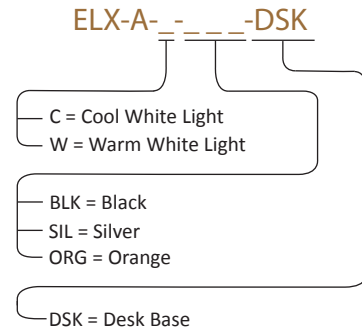

Specifications Model number

Energy Consumption:	6 watts
Number of LEDs:	28 LEDs
LED Rated Lifespan:	50,000 hours
Color Temperature (Typical) – Cool:	4,500 K
Color Temperature (Typical) – Warm:	3,500 K
Color Rendering Index (CRI):	85
Dimmer:	Built-in touchstrip
Brightness Adjustability:	Multiple dimming levels
Standard Color Finish*:	Black, Silver, Orange
Material:	Aluminum/Plastic
Cord Color:	Black
Cord Length:	10'
Transformer (100–240 V; 50/60 Hz):	Included – C-UL-US Certified

\*Custom colors are available at additional cost. Contact Konzept or your sales representative for a quote.

Dimensions Accessories (\*optional)

Horizontal and vertical reach

Occupancy sensor\* (P7-02-OCC01A)

LEED credit eligibility Photometrics

Energy & Atmosphere (EA)

Credit 1.1: Optimize Energy Performance  
LED lighting to reduce energy consumption.  
(Potential points: 3)

Innovation In Design (ID)

Credit 1.1- 1.4: Innovation in Design  
EQUO® incorporates a unique combination of features including feather-light adjustability with counterbalance mechanism, touch sensitive dimming, and constant angle joint stabilization.  
(Potential points: 4)