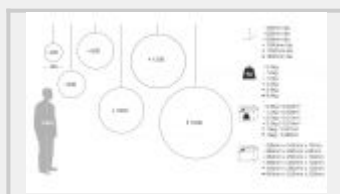

Floral Line Drawings