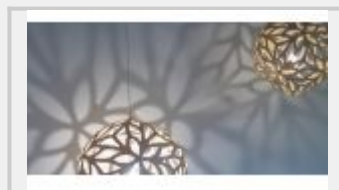

Floral Natural

Floral Coloured

floralali and black

Unpacked Floral 6

In-situ Mini Coral & Floral

In-situ Florals

Bamboo Plywood with Nylon Clips  
 E27 bulb holder with 2m of electrical cord (E14 for 400 size lights)  
 Generally held in stock

In-situ Coral & Floral

Photo: Courtesy of MOA France  
 Exhibited in Printemps, Paris with Stella McCartney

Unpacked F

Floral Line Drawings