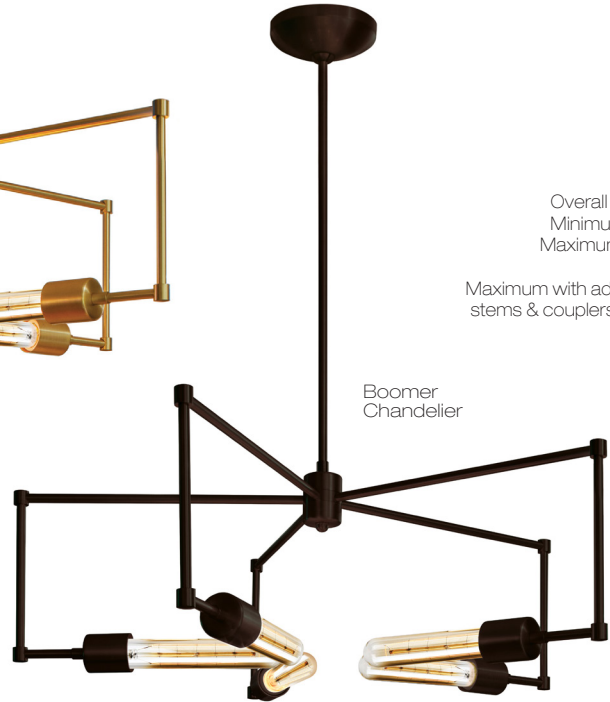

Boomer Chandelier

5 – Arm Tubular Chandelier with two 90° right angles that originate from a central stem.

Medium Based Sockets. Standard with each chandelier: Sloped Ceiling Canopy and a set of stems and couplers (6", 12", and 24").

Overall Height:
Minimum = 17"
Maximum = 53"

Maximum with additional
stems & couplers = 104"

Model
CH555

-  **RT3A** Medium Base Retro Filament Tube 30W
-  **RT6B** Medium Base Retro Filament Bulb 60W
-  **RT4SA** Medium Base Retro Spiral Tube 40W

Finish	Lamp
BZ	RT3A

BB brushed brass
BZ bronze

26.6"